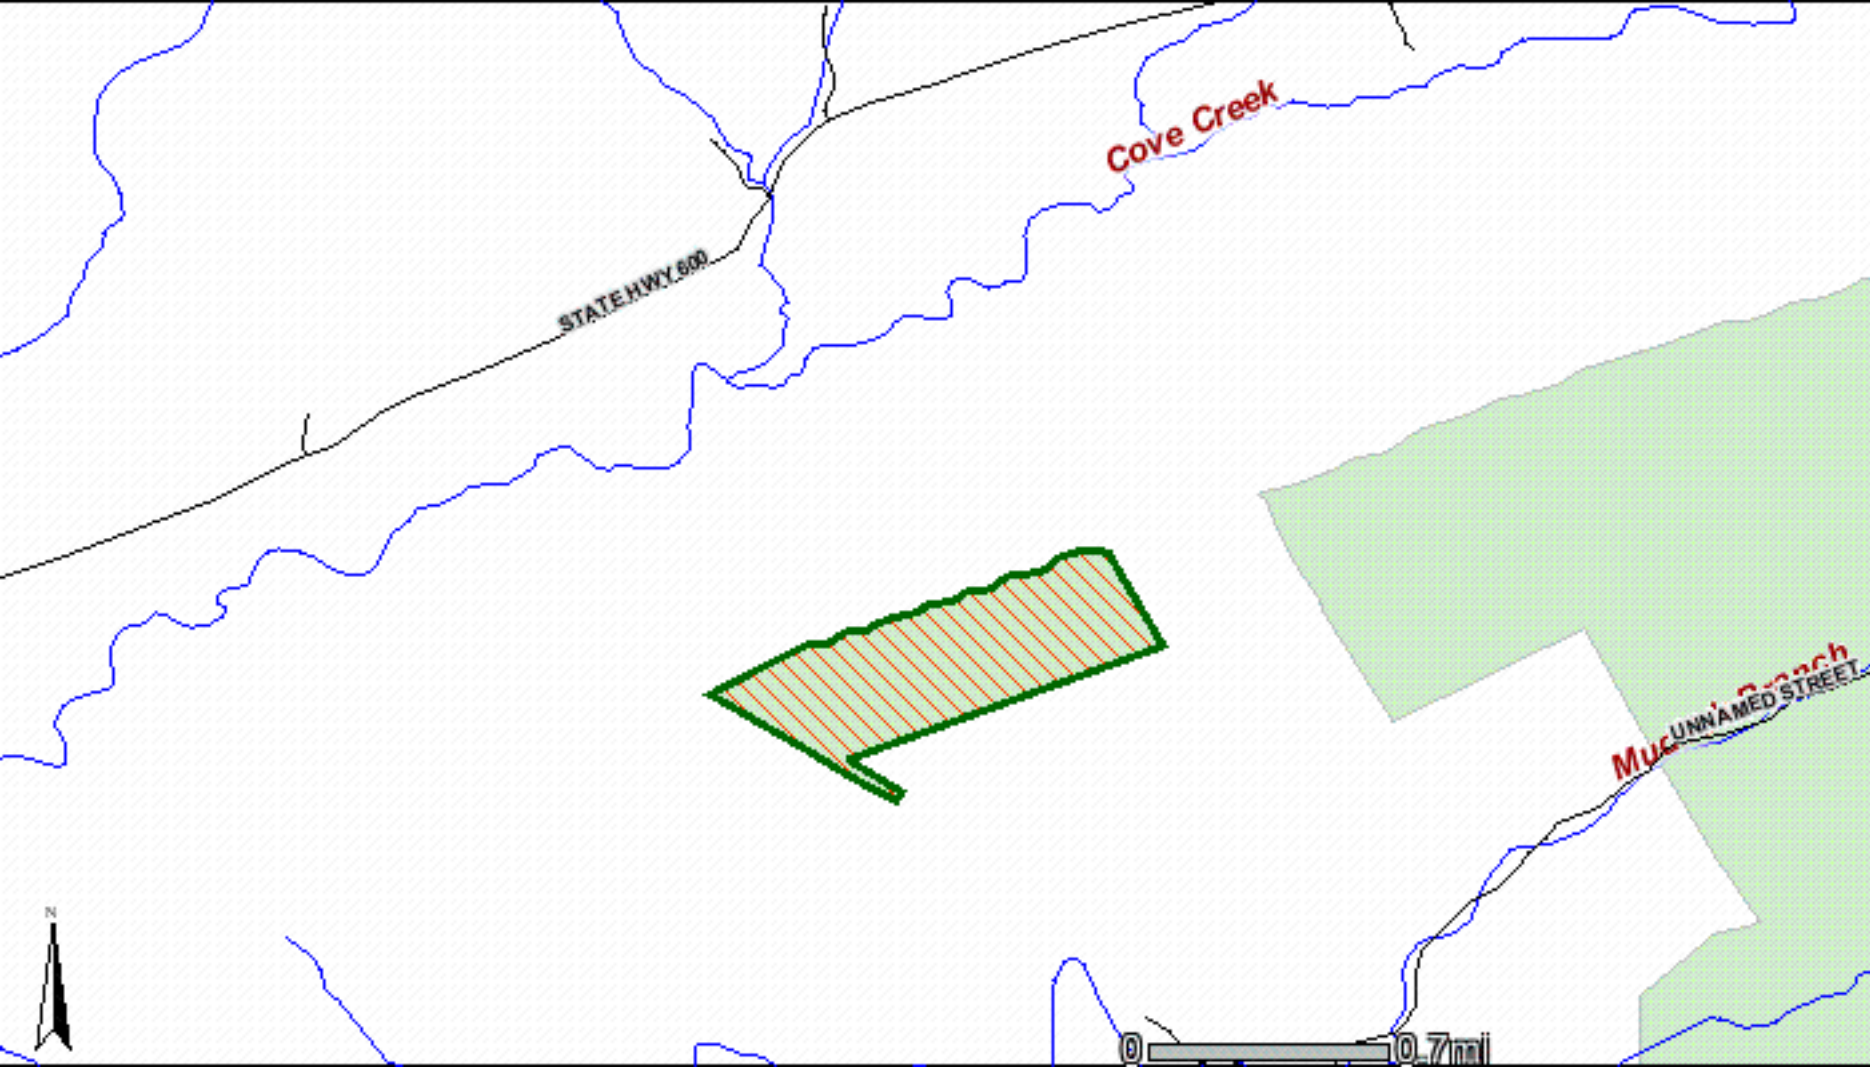

Cove Creek

STATE HWY 600

Muc...
UNNAMED STREET

0 0.7mi