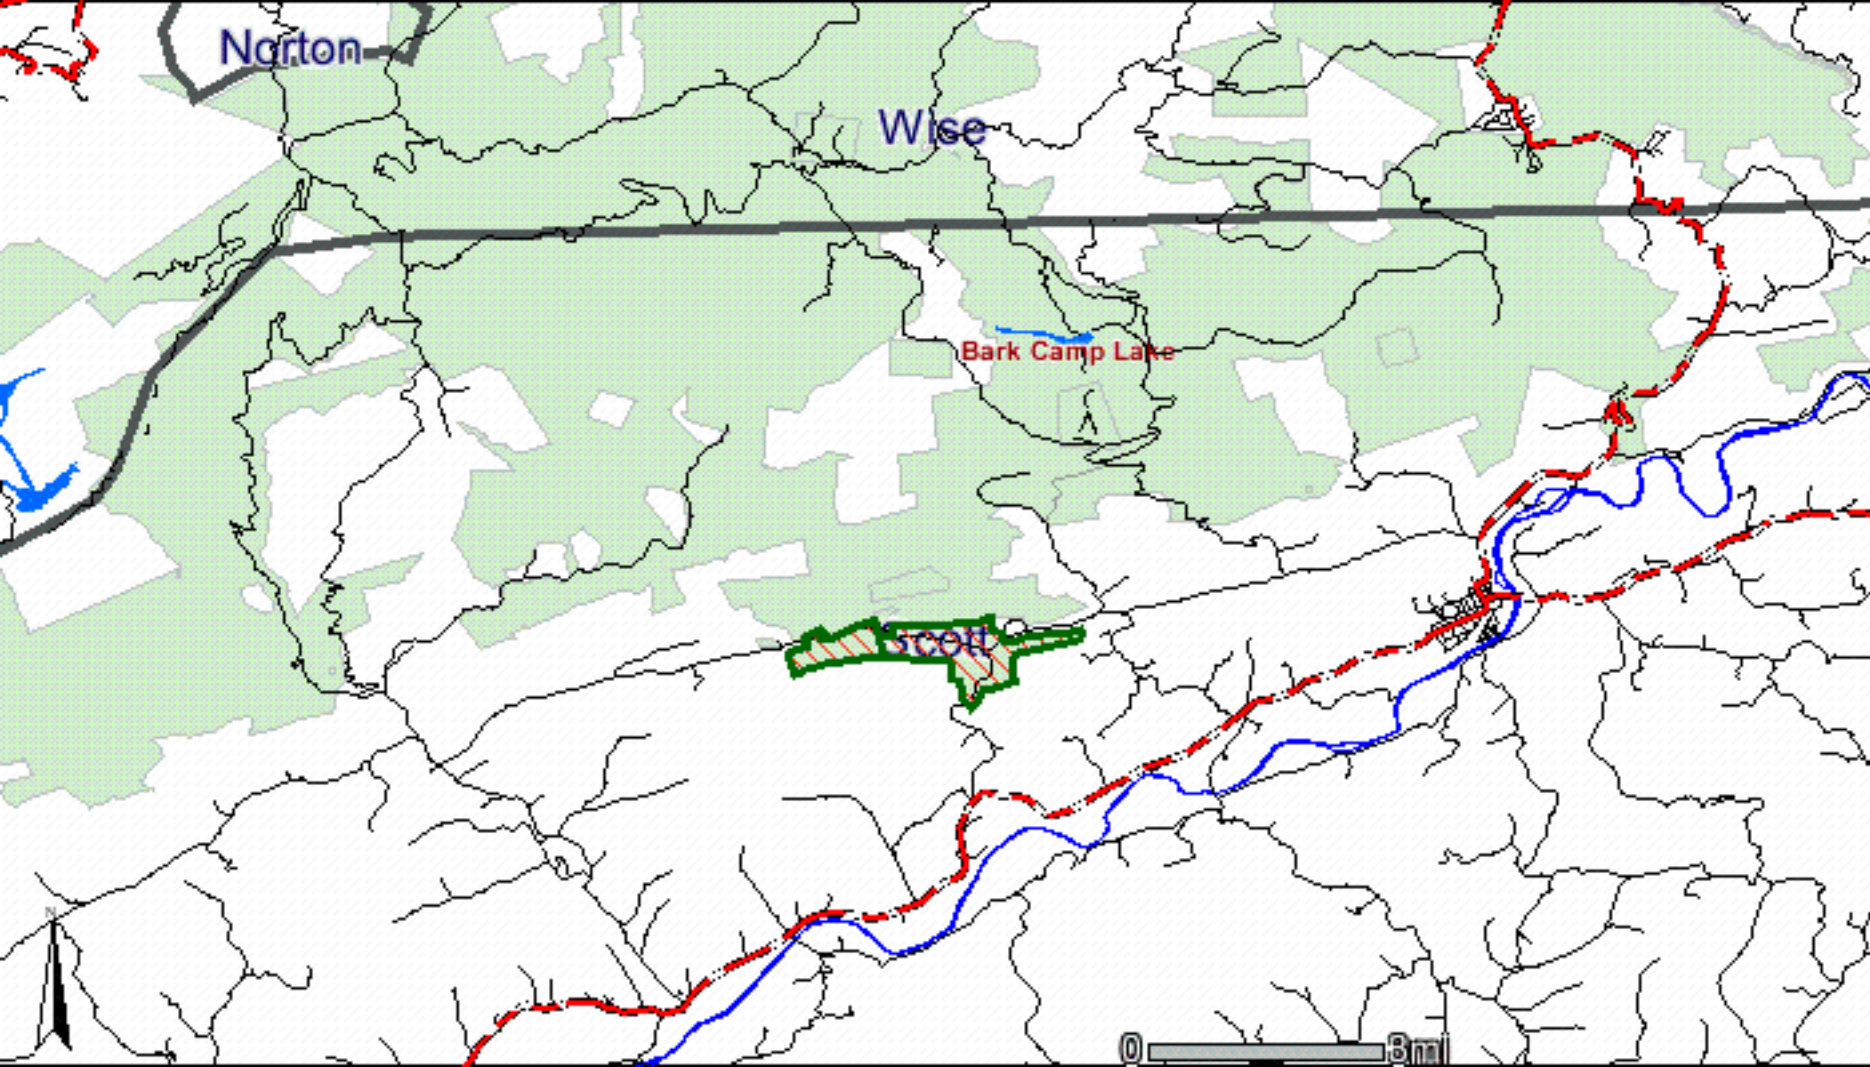

Scott

Washington

Clear Creek Lake

Bristol

Hancock

Middlebrook Lake

Steele Creek Park Lake

Hawkins

Waste Lagoon

Fort Patrick Henry Lake

Sullivan

Boone Lake

Greene

Carter

John Sevier Detention Reservoir

The next 3 maps show these tracts:

Tract	Acres
J-1059	329.58
J-1i	127.38

**Each of the next 3 maps contain all tracts listed above.
The different maps offer a closer look at these tracts.**

Stony Creek

Cornett Branch

Hagan Spring Branch

Stanton Creek

J-1i

J-1059

STATE HWY 660
TRAIL

UNNAMED STREET

STATE HWY 660

UNNAMED STREET

UNNAMED STREET

STATE HWY 663