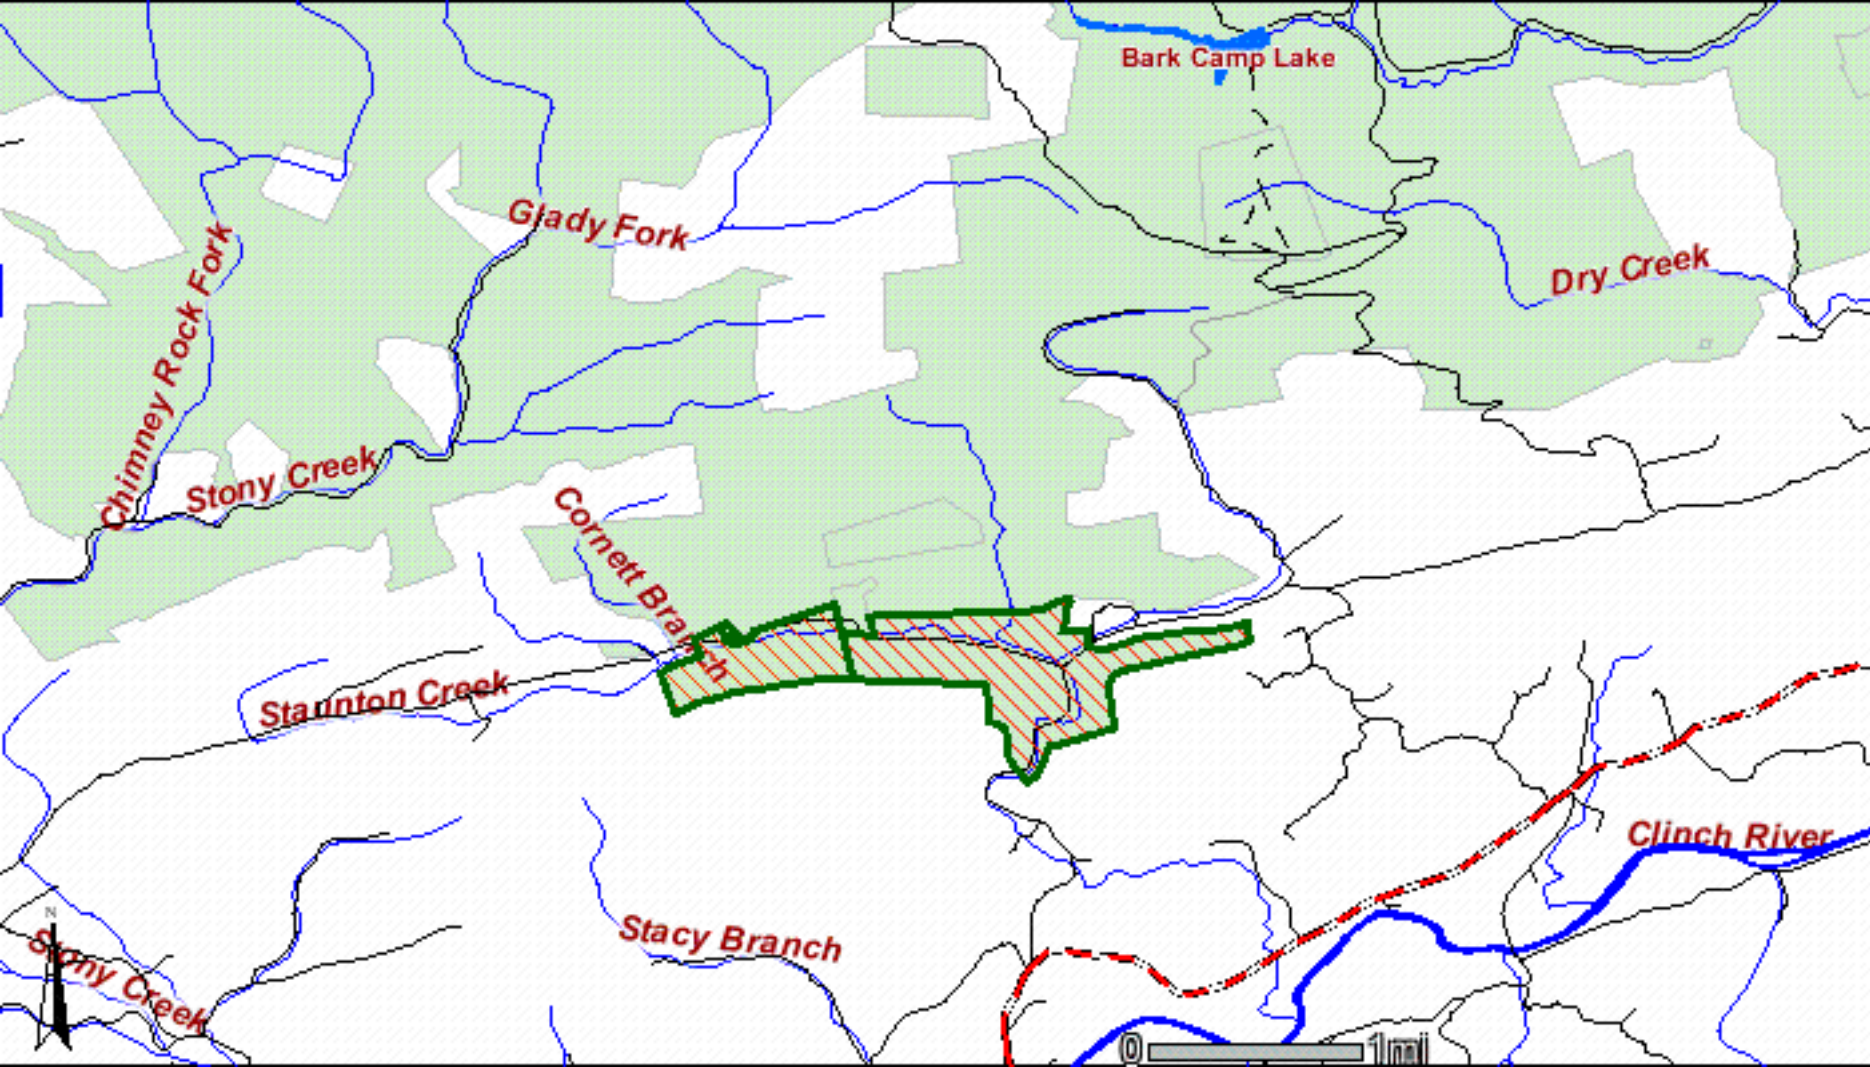

Waste Lagoon

Fort Patrick Henry Lake

Sullivan

Boone Lake

Greene

Carter

John Sevier Detention Reservoir

The next 3 maps show these tracts:

Tract	Acres
J-5e	168.29
J-7b	75.77
J-5f	34.35

**Each of the next 3 maps contain all tracts listed above.
The different maps offer a closer look at these tracts.**

Wise

Lee

Scott

The next 3 maps show these tracts:

Tract	Acres
J-1059	329.58
J-1i	127.38

**Each of the next 3 maps contain all tracts listed above.
The different maps offer a closer look at these tracts.**

Stony Creek

Cornett Branch

Hagan Spring Branch

Stanton Creek