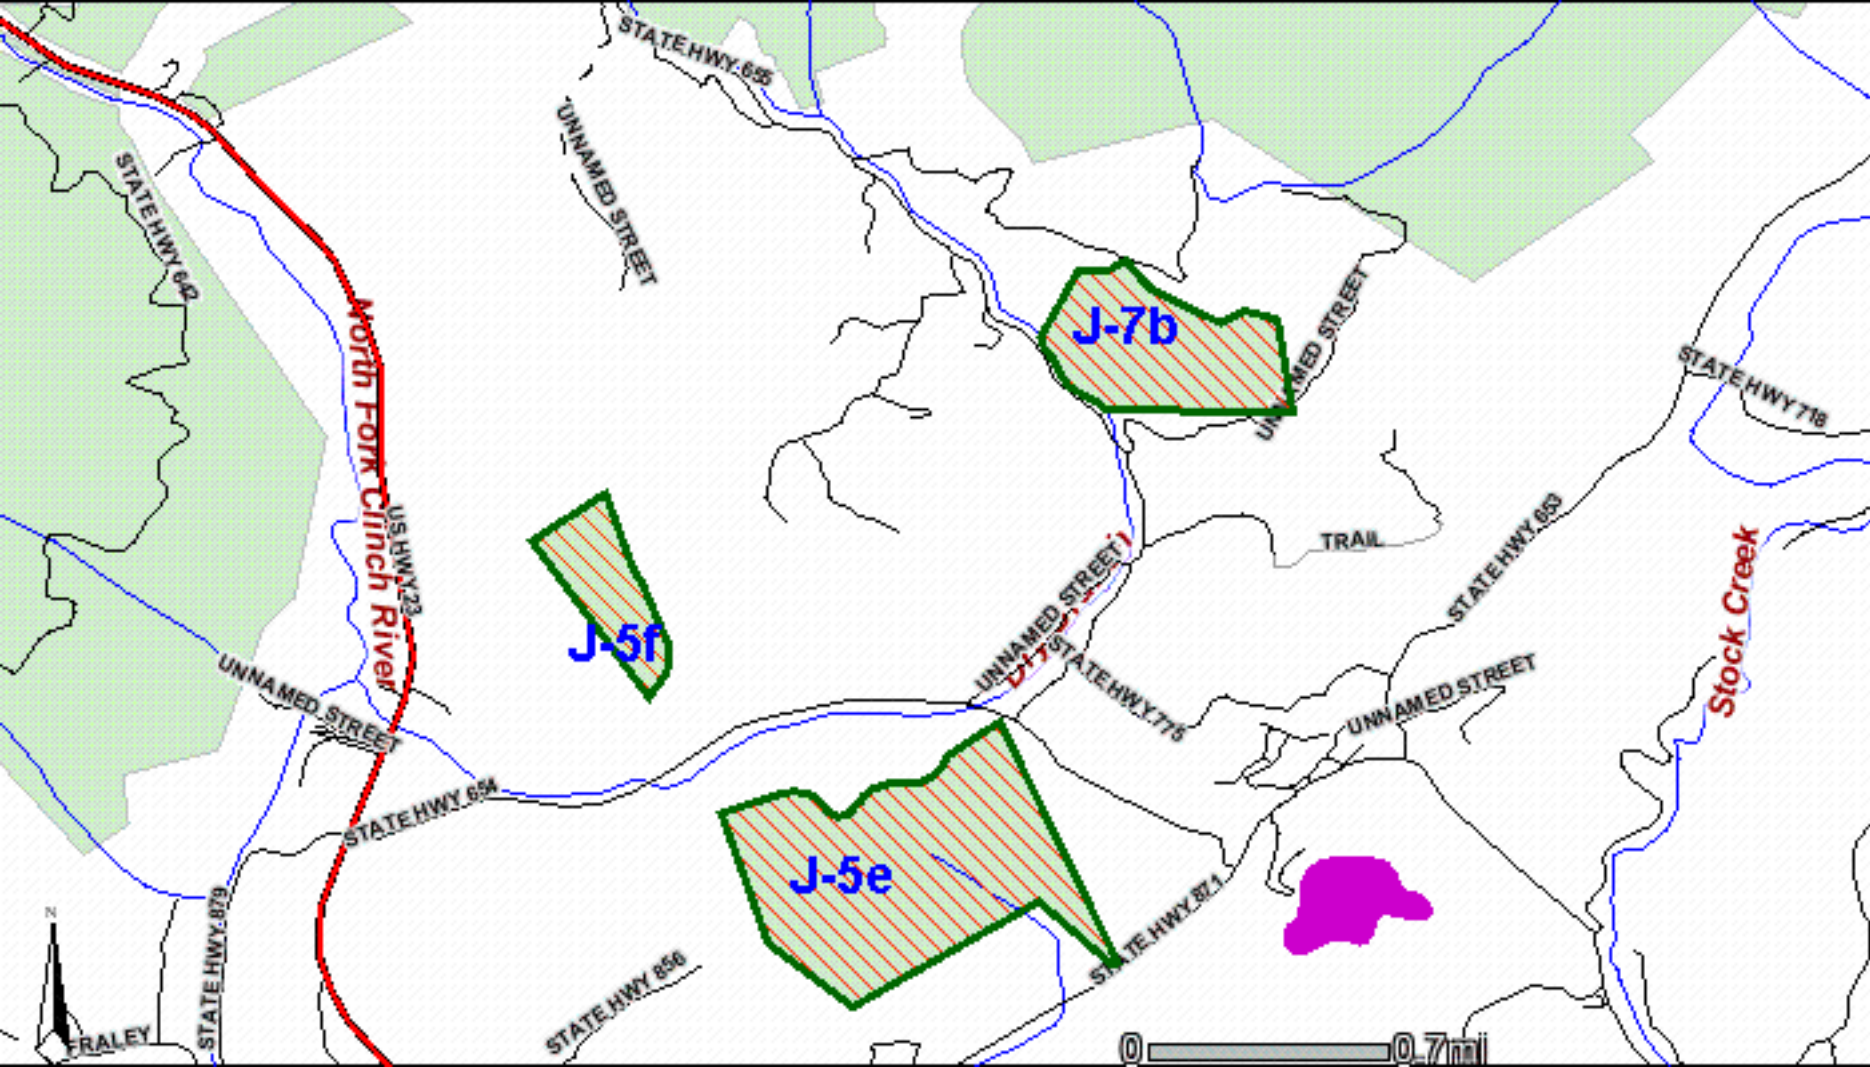

Scott

Washington

Clear Creek Lake

Bristol

Hancock

Middlebrook Lake

Steele Creek Park Lake

Hawkins

Waste Lagoon

Fort Patrick Henry Lake

Sullivan

Boone Lake

Greene

Carter

John Sevier Detention Reservoir

The next 3 maps show these tracts:

Tract	Acres
J-5e	168.29
J-7b	75.77
J-5f	34.35

**Each of the next 3 maps contain all tracts listed above.
The different maps offer a closer look at these tracts.**

Wise

Lee

Scott

The next 3 maps show these tracts:

Tract	Acres
J-1059	329.58
J-1i	127.38

**Each of the next 3 maps contain all tracts listed above.
The different maps offer a closer look at these tracts.**

Stony Creek

Cornett Branch

Hagan Spring Branch

Stanton Creek