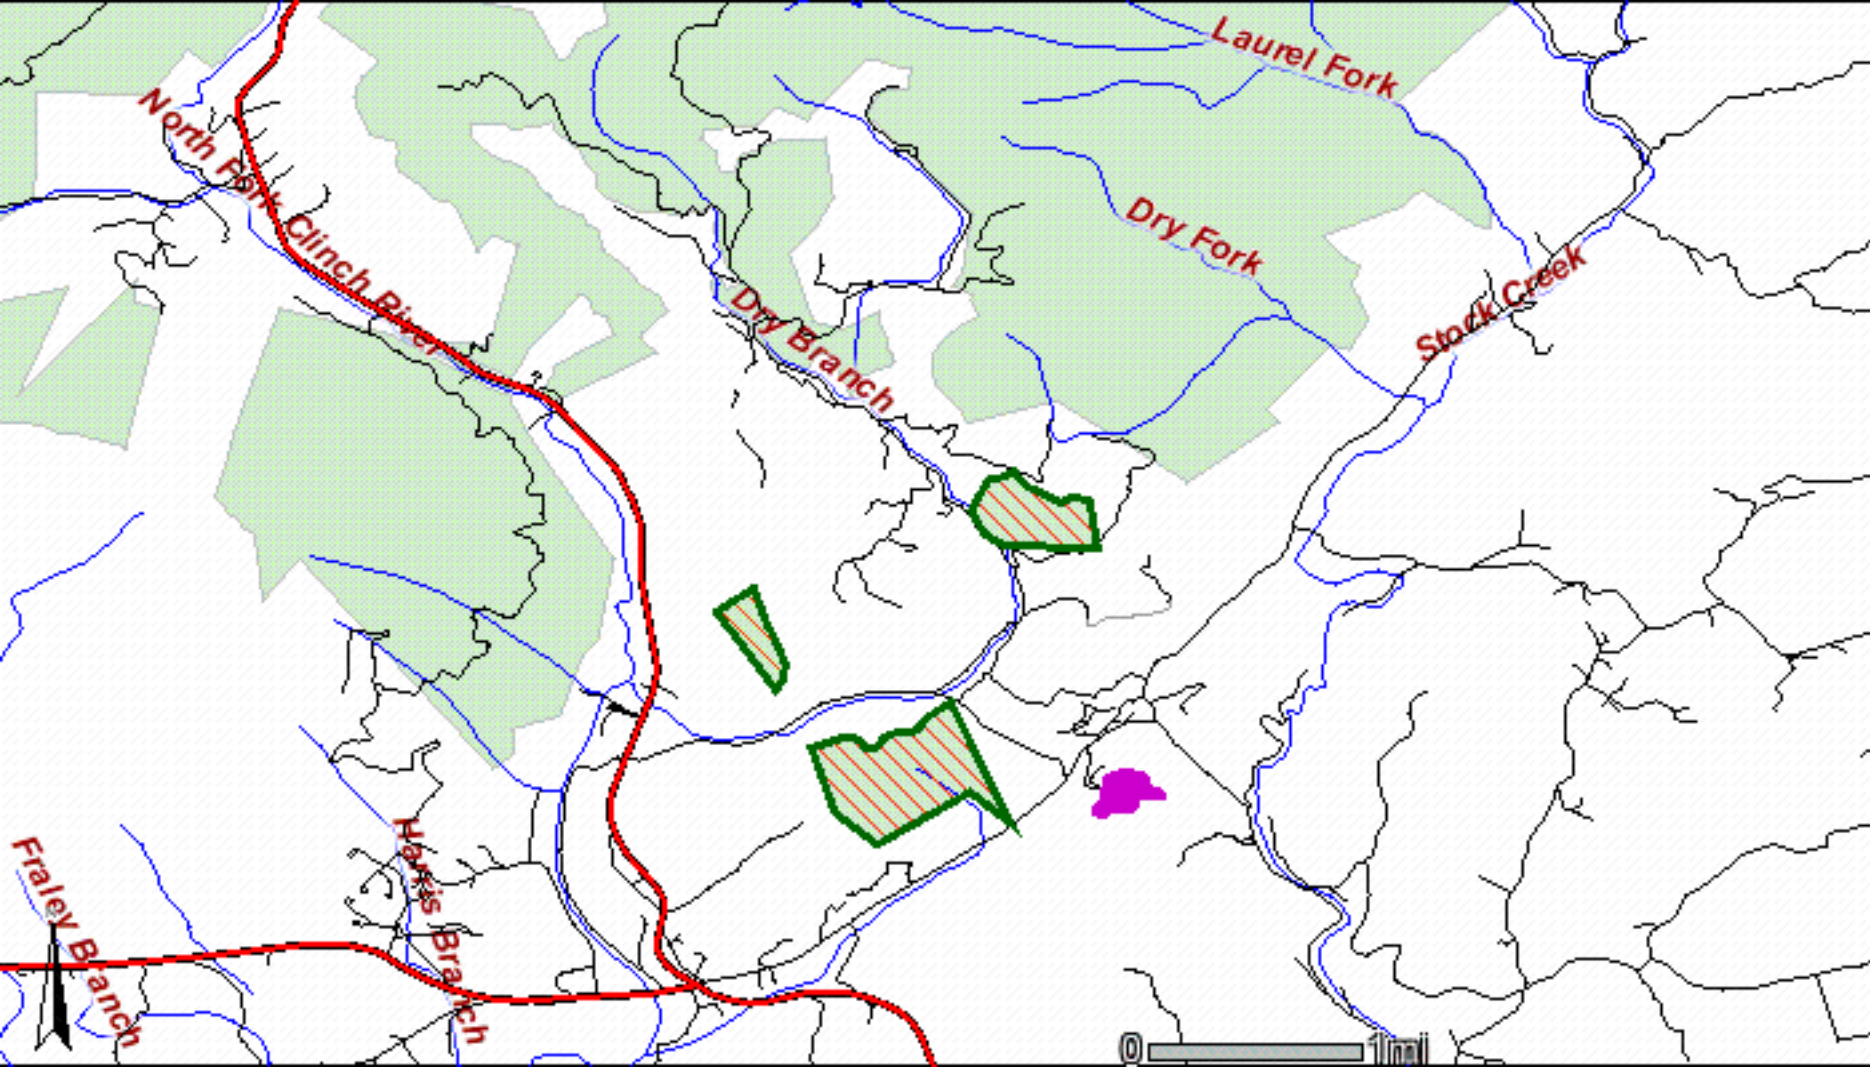

Scott

Washington

Clear Creek Lake

Bristol

Hancock

Middlebrook Lake

Steele Creek Park Lake

Hawkins

Waste Lagoon

Fort Patrick Henry Lake

Sullivan

Boone Lake

Greene

Carter

John Sevier Detention Reservoir

The next 3 maps show these tracts:

Tract	Acres
J-5e	168.29
J-7b	75.77
J-5f	34.35

**Each of the next 3 maps contain all tracts listed above.
The different maps offer a closer look at these tracts.**

Wise

Lee

Scott

The next 3 maps show these tracts:

Tract	Acres
J-1059	329.58
J-1i	127.38

**Each of the next 3 maps contain all tracts listed above.
The different maps offer a closer look at these tracts.**

Stony Creek

Cornett Branch

Hagan Spring Branch

Stanton Creek