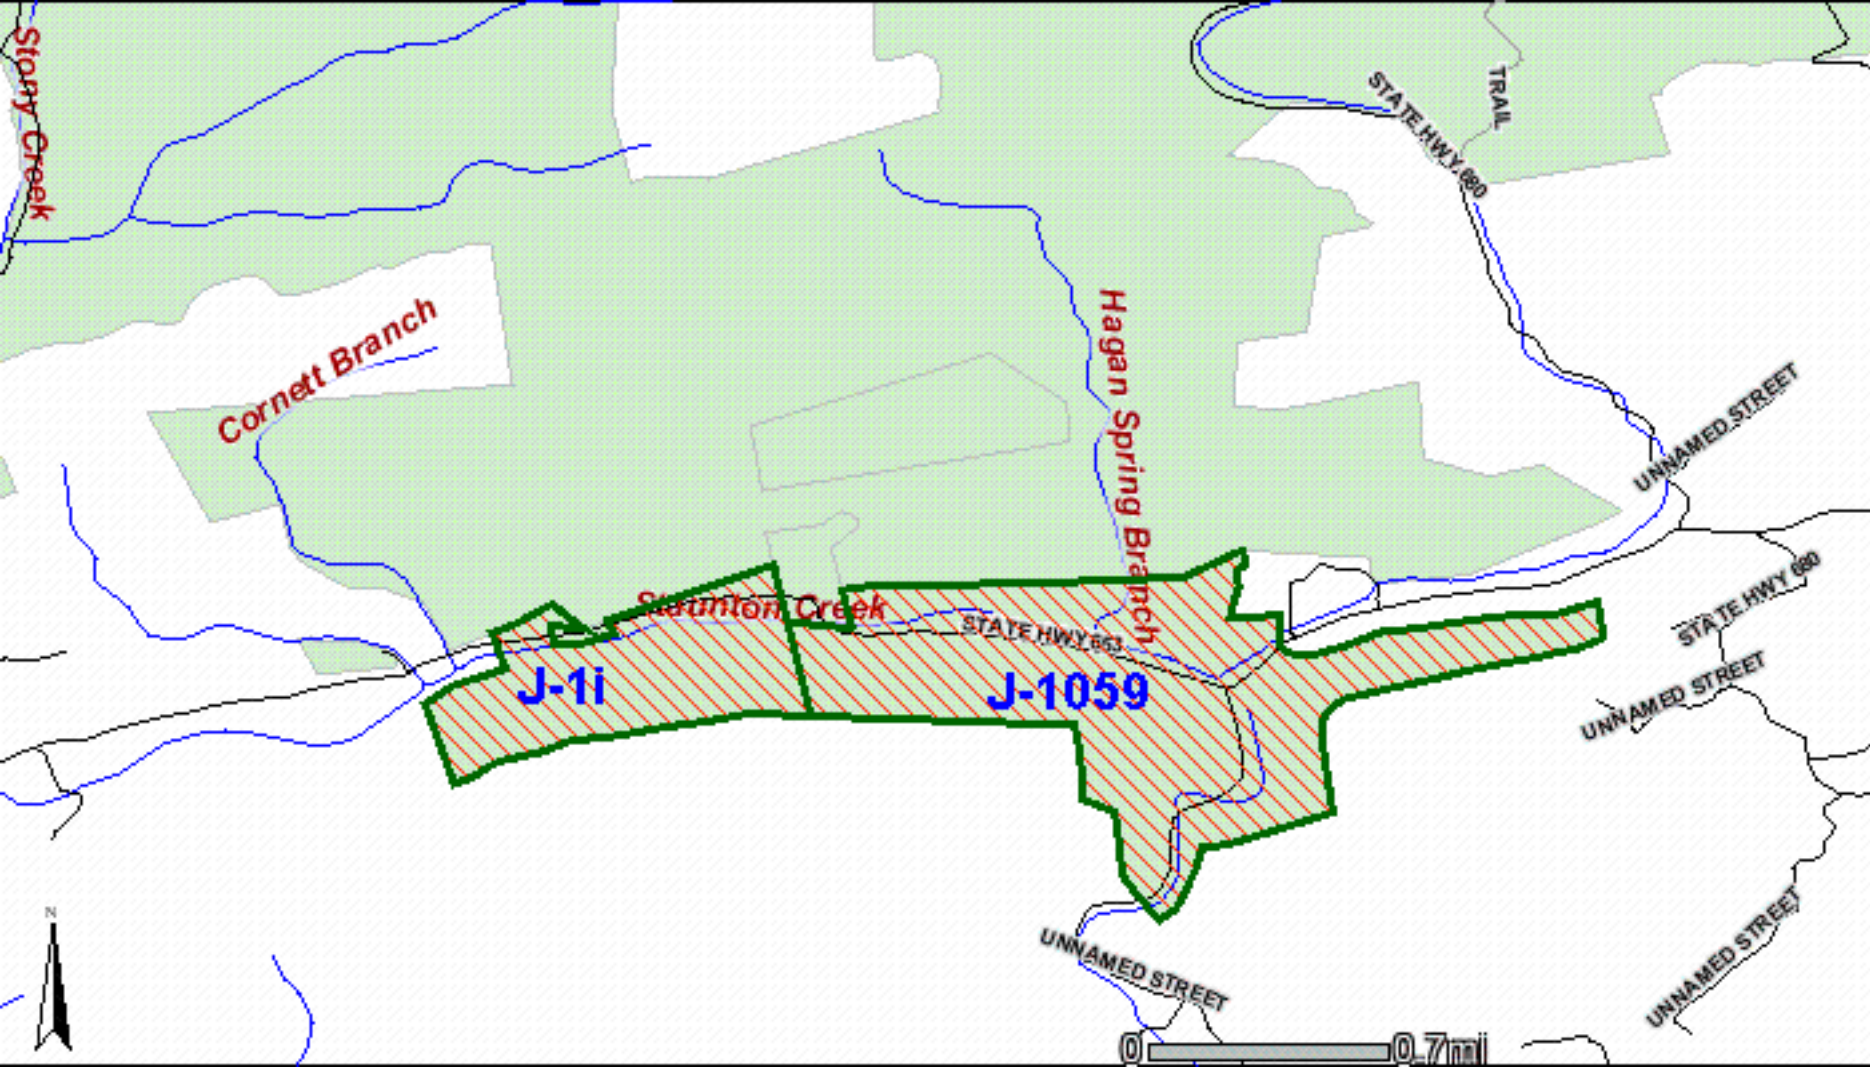

Scott

Washington

Clear Creek Lake

Bristol

Hancock

Middlebrook Lake

Steele Creek Park Lake

Hawkins

Waste Lagoon

Fort Patrick Henry Lake

Sullivan

Boone Lake

Greene

Carter

John Sevier Detention Reservoir

The next 3 maps show these tracts:

Tract	Acres
J-5e	168.29
J-7b	75.77
J-5f	34.35

**Each of the next 3 maps contain all tracts listed above.
The different maps offer a closer look at these tracts.**

Wise

Lee

Scott

The next 3 maps show these tracts:

Tract	Acres
J-1059	329.58
J-1i	127.38

**Each of the next 3 maps contain all tracts listed above.
The different maps offer a closer look at these tracts.**

Stony Creek

Cornett Branch

Hagan Spring Branch

Stanton Creek