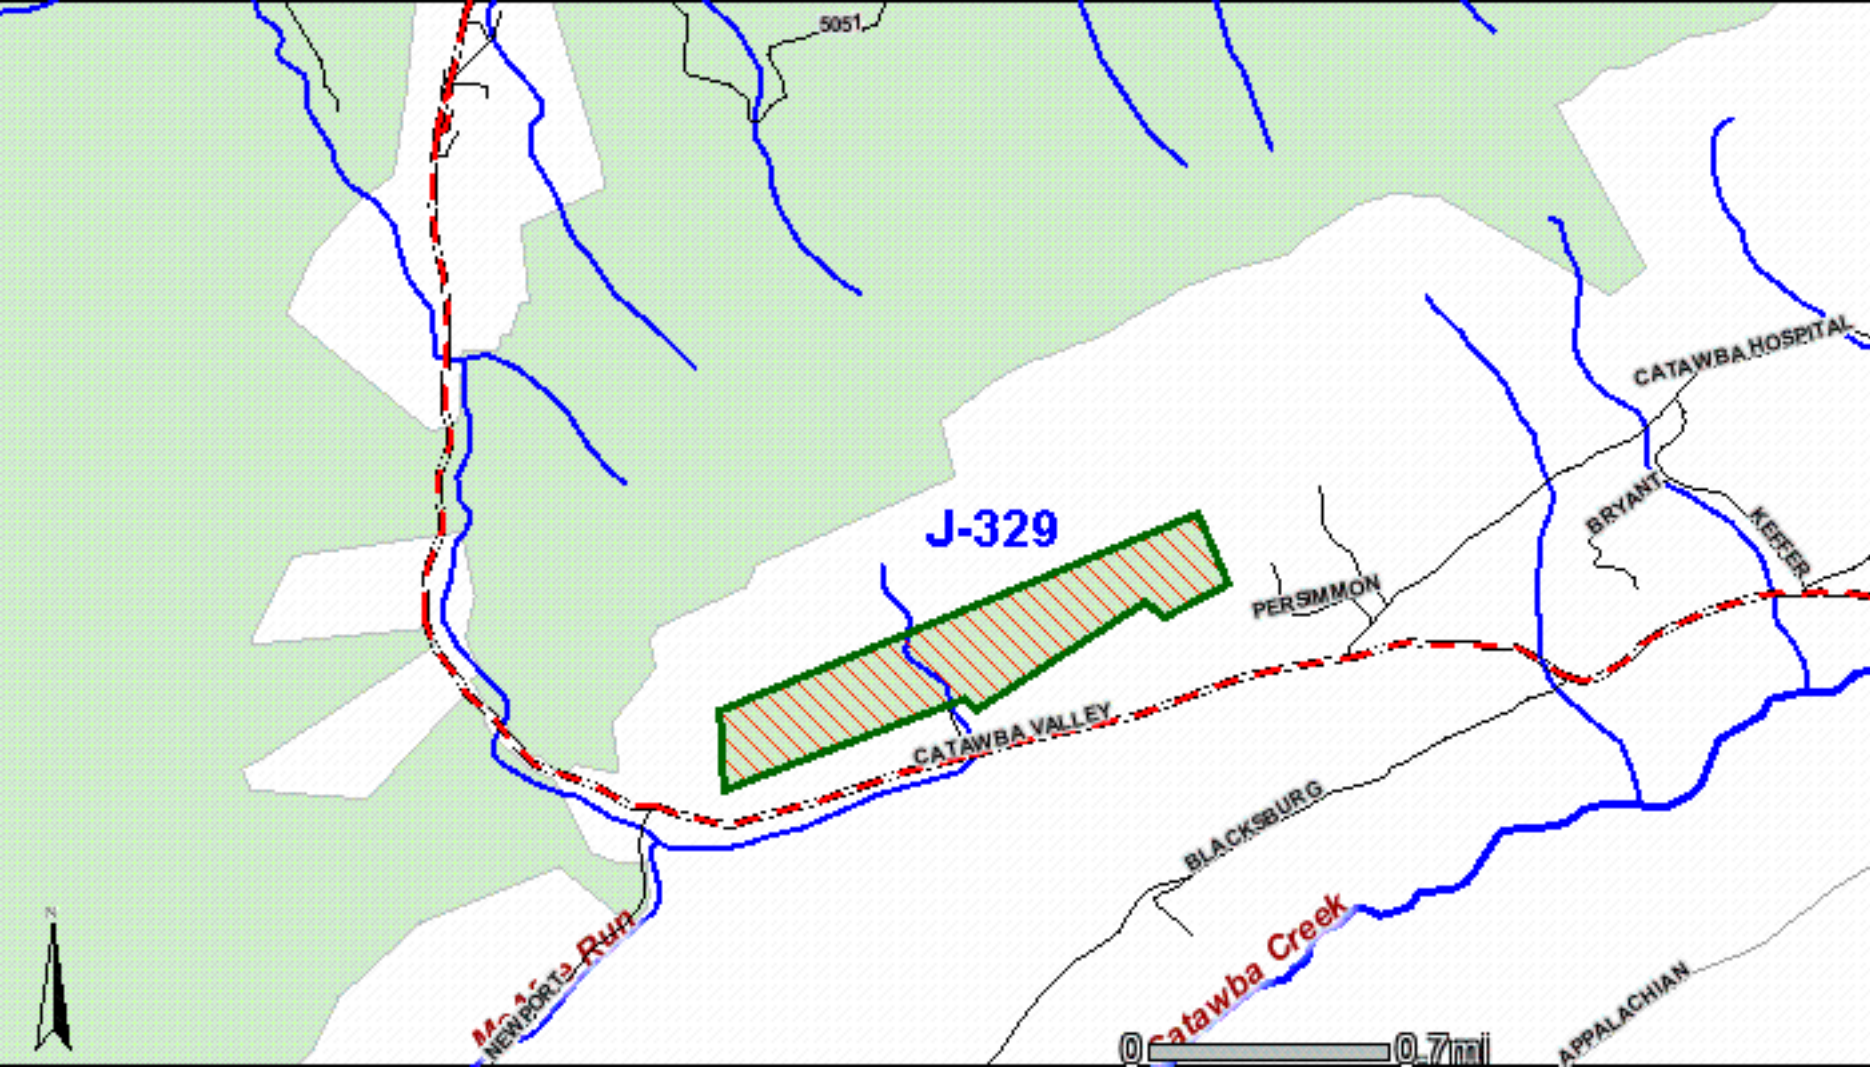

Craig

Botetourt

Roanoke

81

0 3 mi

Maps created on March 2, 2006 using the U.S. Forest Service Geocommunicator.

All tracts listed have been identified using Forest Service maps; however, the Forest Service may adjust tracts.