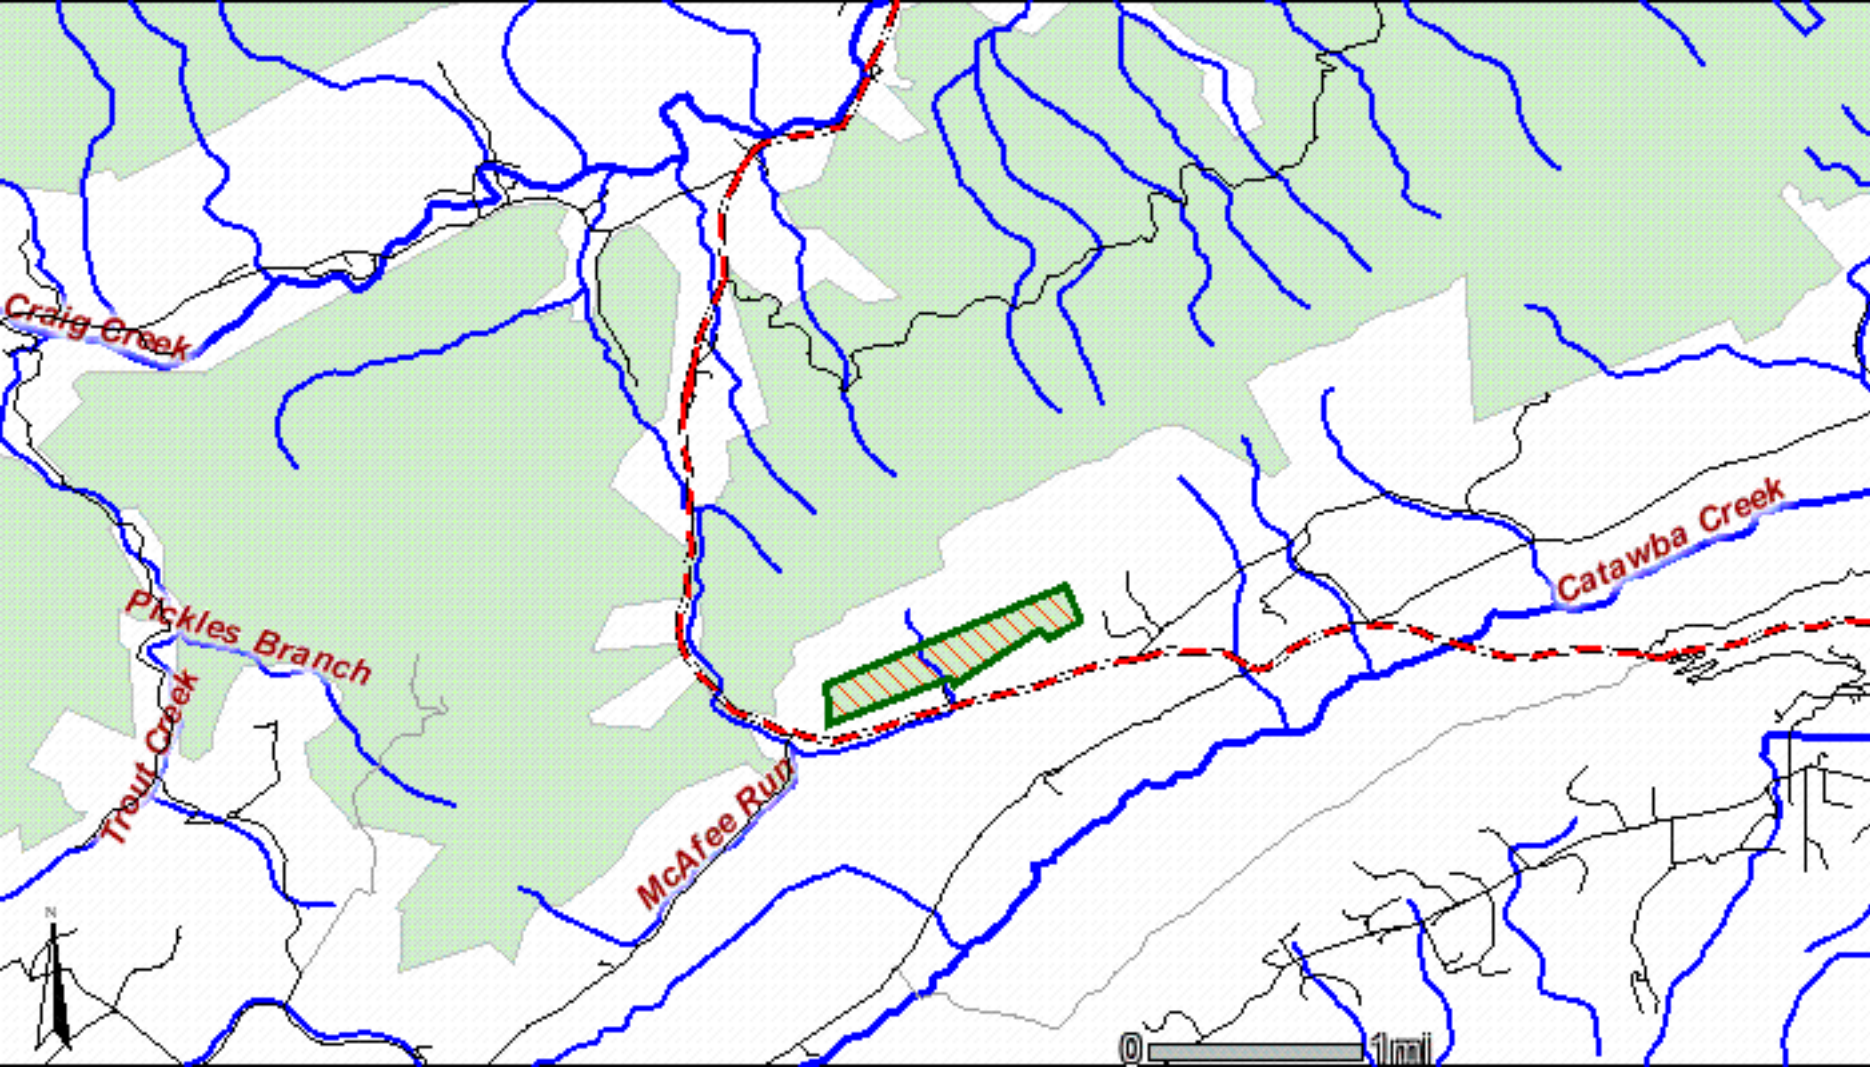

Franklin

Smith Mountain Lake

Smith Memorial Lake

The next 3 maps show these tracts:

Tract	Acres
J-329	121.12

**Each of the next 3 maps contain all tracts listed above.
The different maps offer a closer look at these tracts.**

Craig

Botetourt

Roanoke

81

0 3 mi

Maps created on March 2, 2006 using the U.S. Forest Service Geocommunicator.

All tracts listed have been identified using Forest Service maps; however, the Forest Service may adjust tracts.