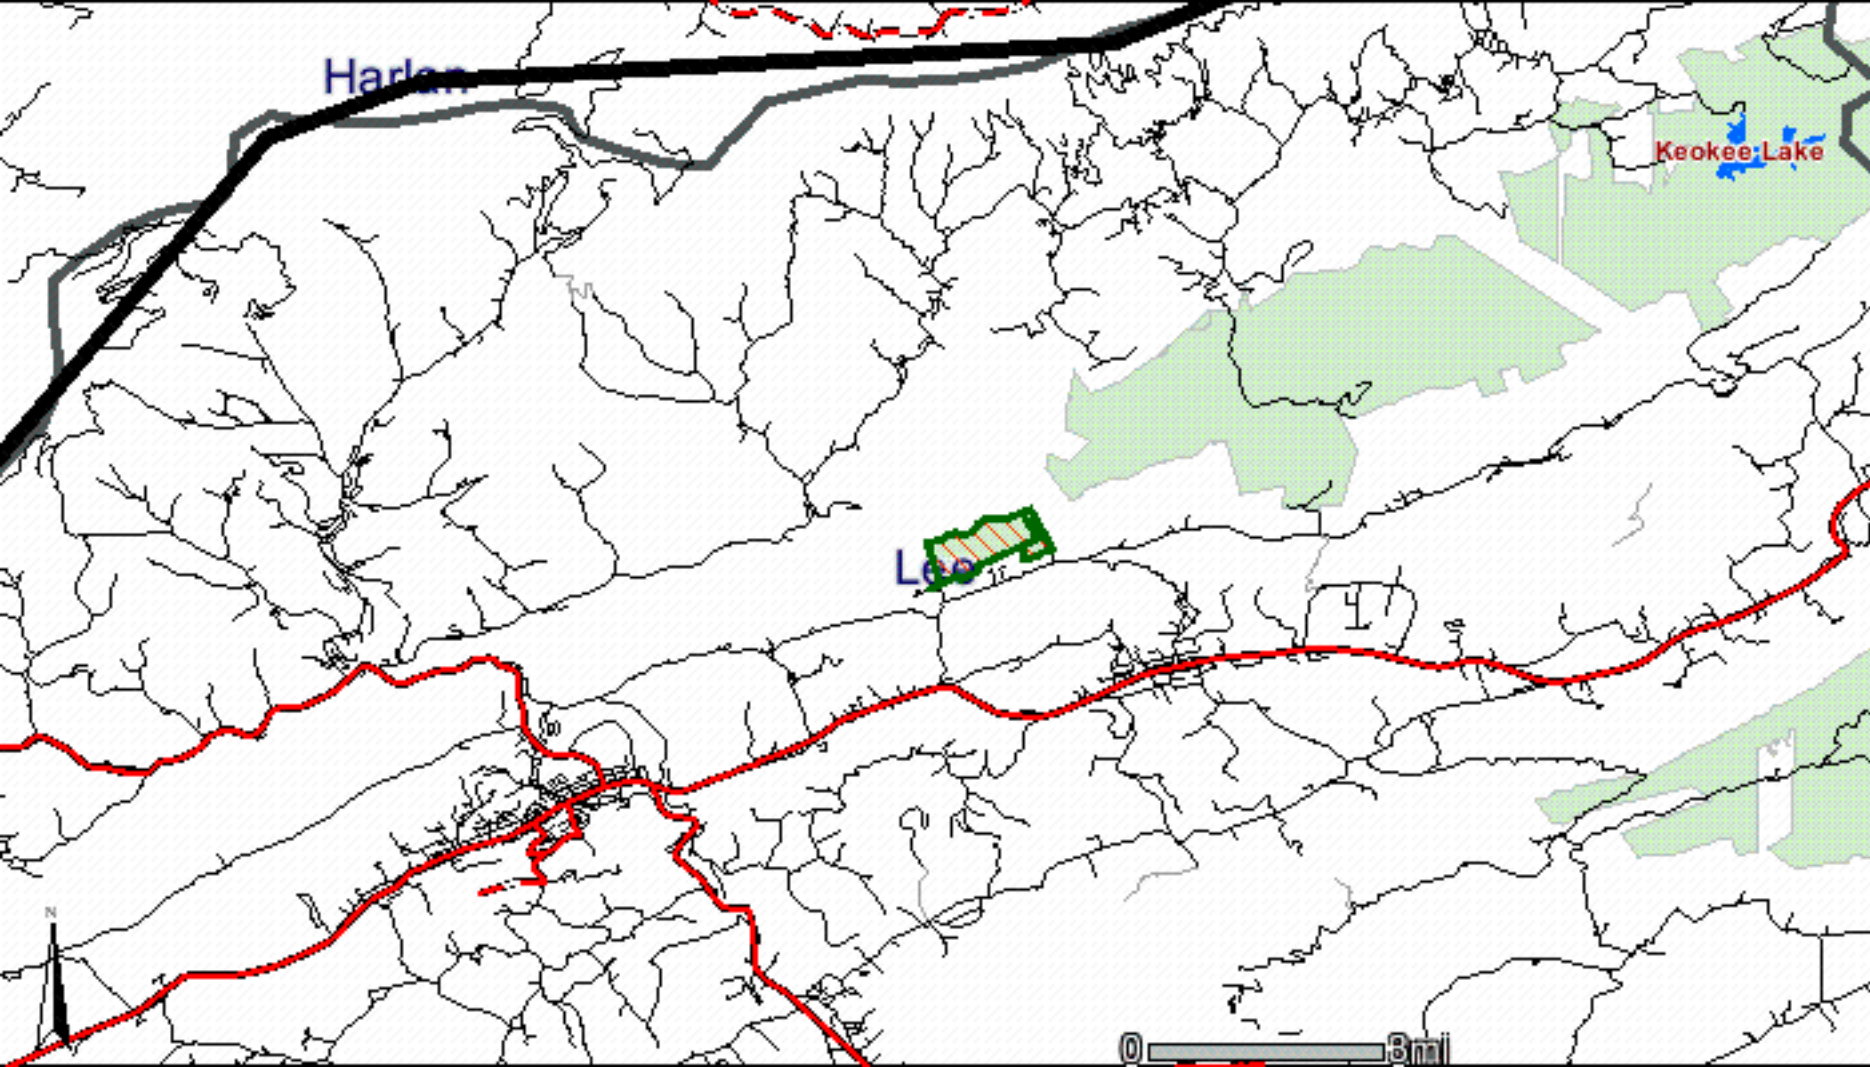

The next 3 maps show these tracts:

Tract	Acres
J-245	182.99
J-253	31.80

**Each of the next 3 maps contain all tracts listed above.
The different maps offer a closer look at these tracts.**

Harlan

Keokee Lake

Leo

0 3mi

Maps created on March 2, 2006 using the U.S. Forest Service Geocommunicator.

All tracts listed have been identified using Forest Service maps; however, the Forest Service may adjust tracts.