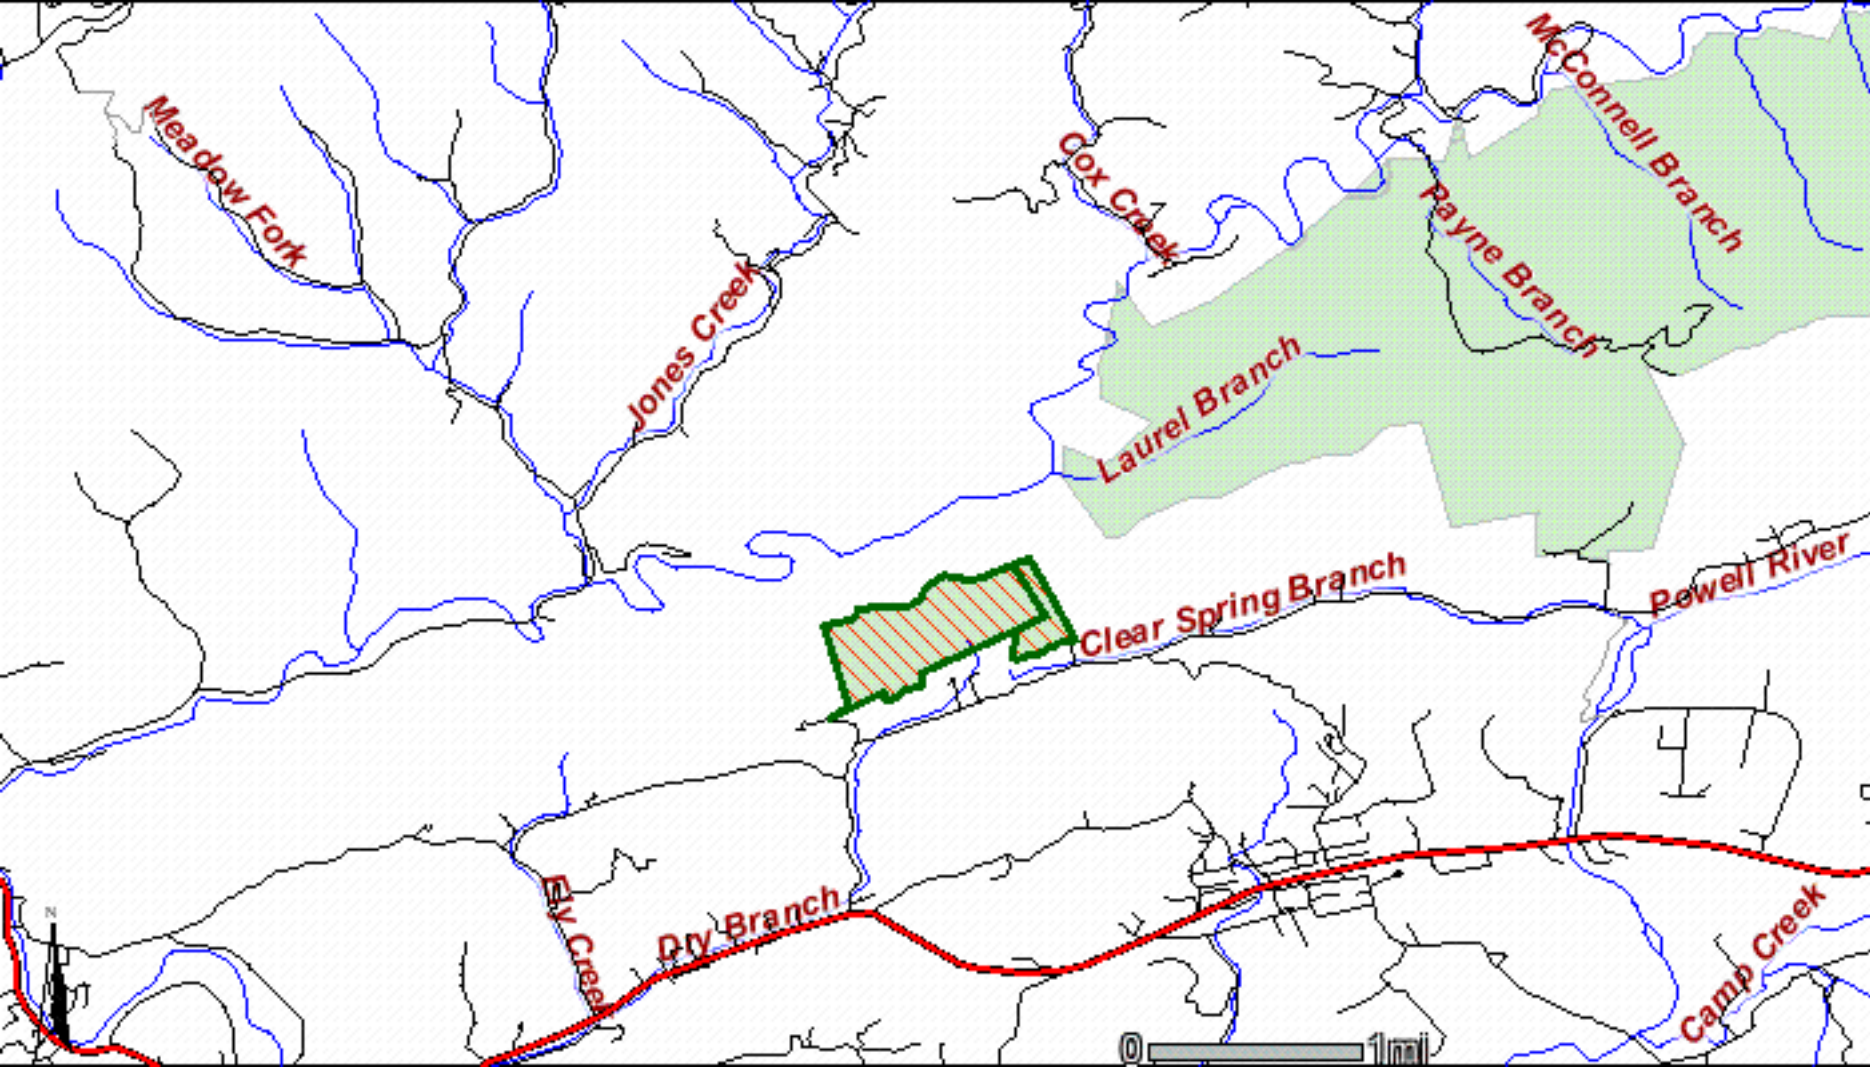

The next 3 maps show these tracts:

Tract	Acres
J-245	182.99
J-253	31.80

**Each of the next 3 maps contain all tracts listed above.
The different maps offer a closer look at these tracts.**

Harlan

Keokee Lake

Leo

0 3mi

Maps created on March 2, 2006 using the U.S. Forest Service Geocommunicator.

All tracts listed have been identified using Forest Service maps; however, the Forest Service may adjust tracts.