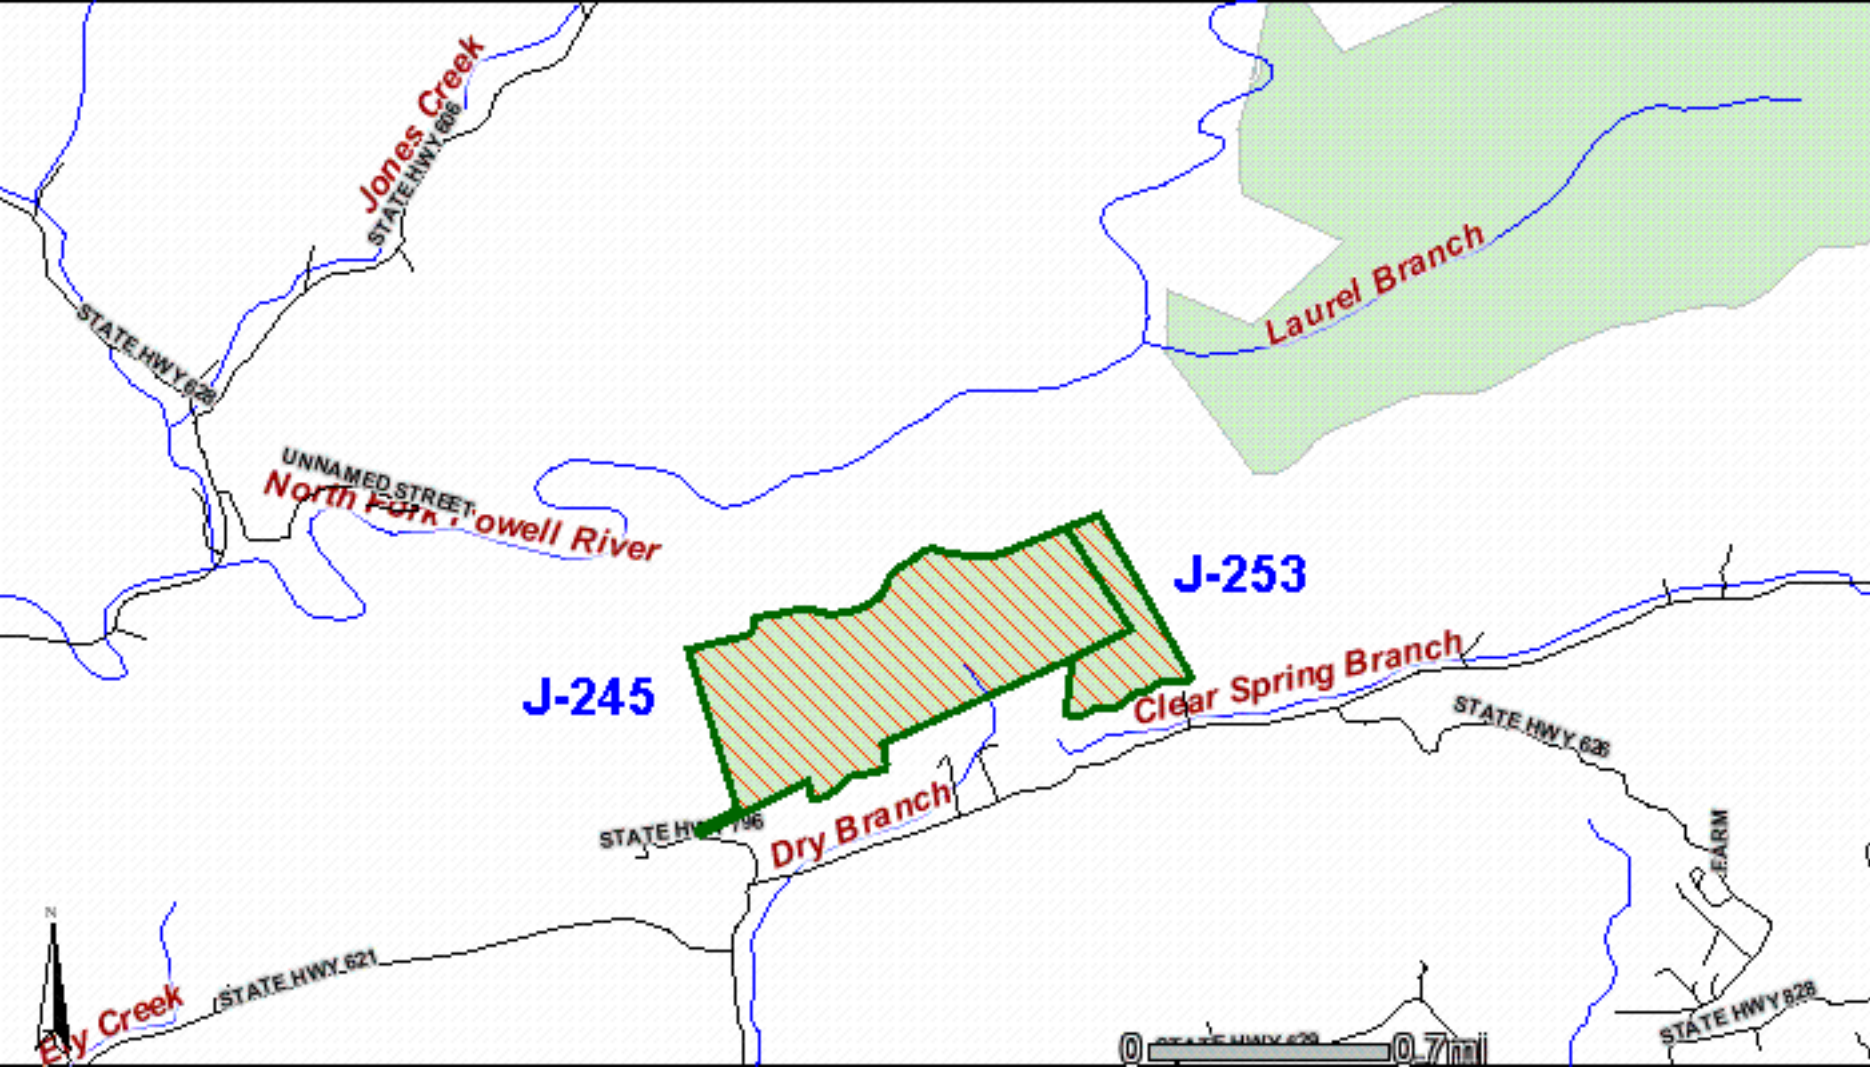

The next 3 maps show these tracts:

Tract	Acres
J-245	182.99
J-253	31.80

**Each of the next 3 maps contain all tracts listed above.
The different maps offer a closer look at these tracts.**

Harlan

Keokee Lake

Leo

0 3mi

Maps created on March 2, 2006 using the U.S. Forest Service Geocommunicator.

All tracts listed have been identified using Forest Service maps; however, the Forest Service may adjust tracts.