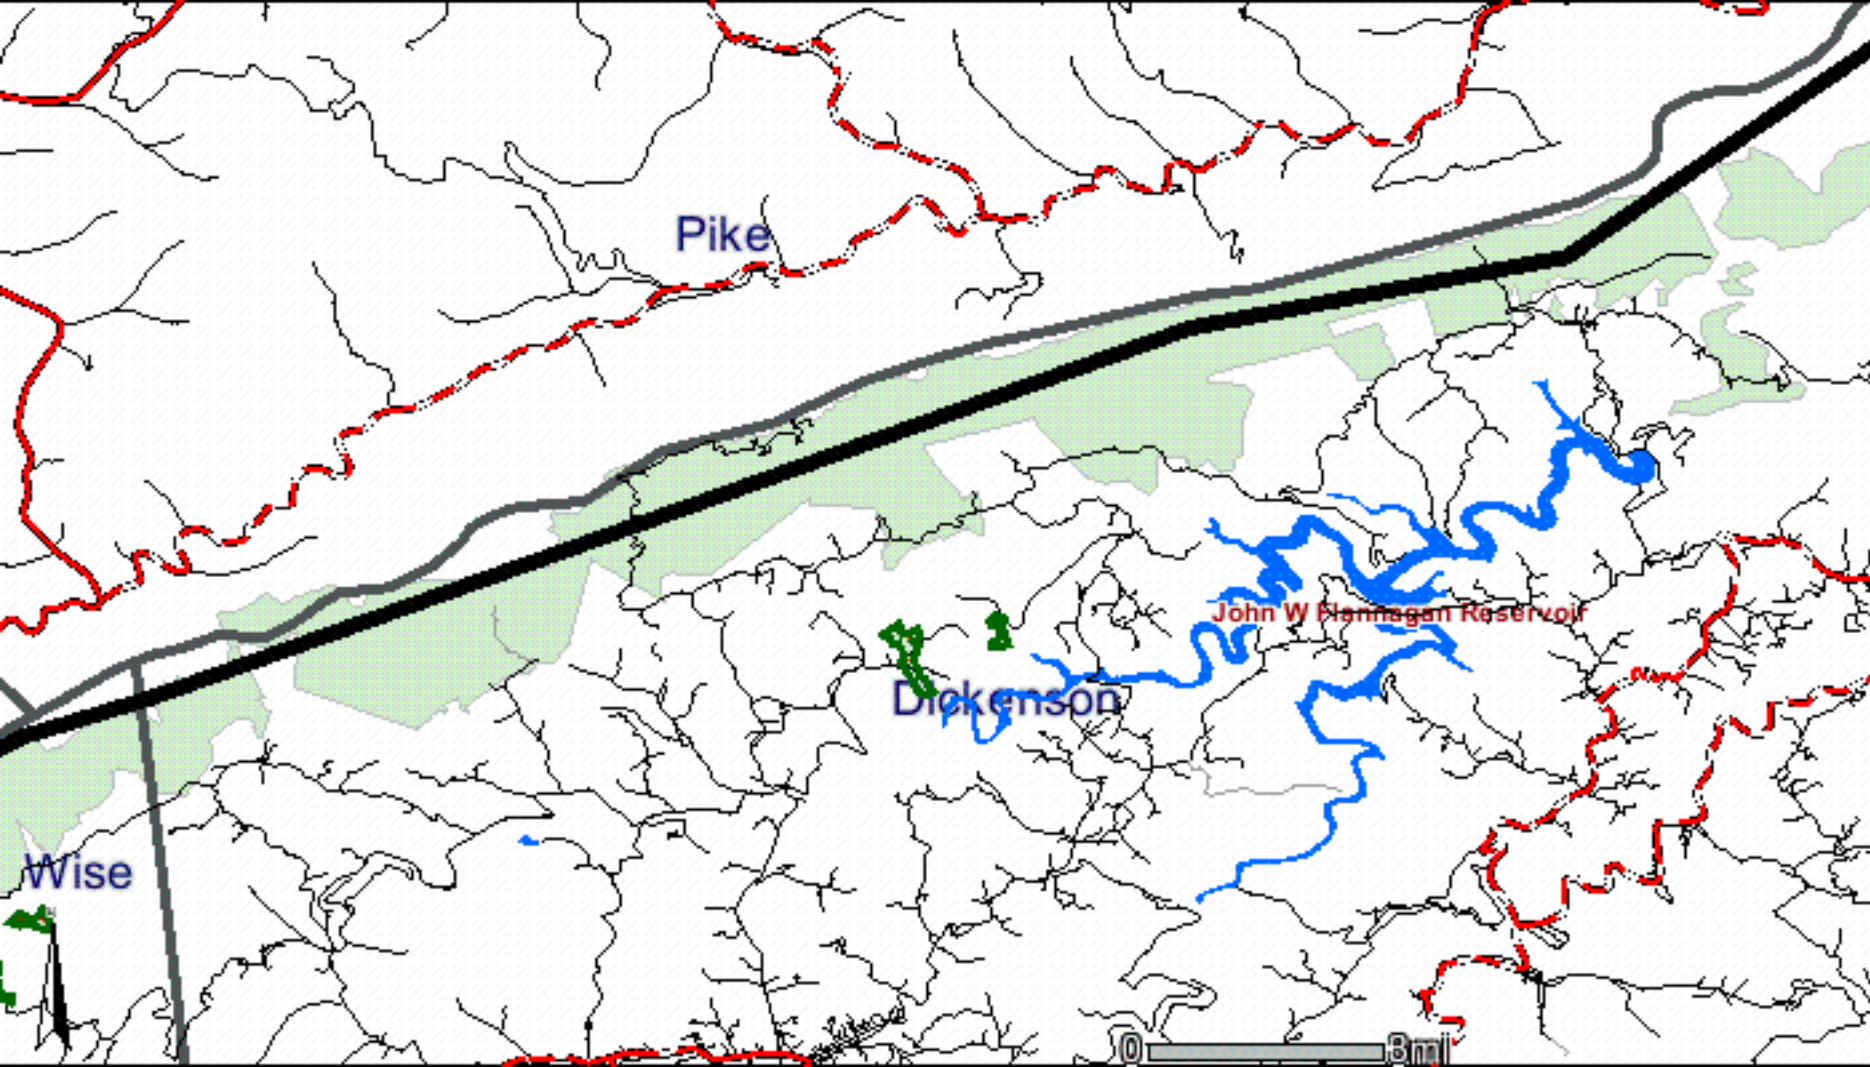

Knott

Floyd

Pike

Laurel Lake

John W. Flannagan Reservoir

Buchanan

Letcher

Elkhorn Lake

Dickenson

North Fork of Pound Lake

Wise

Harlan

Norton

Lake Bonaventure

Russell

Keokee Lake

Big Cherry Reservoir

Bark Camp Lake

Hidden Valley Lake

Lee

Scott

Washington

The next 3 maps show these tracts:

Tract	Acres
J-550k	52.66
J-550j	13.24

**Each of the next 3 maps contain all tracts listed above.
The different maps offer a closer look at these tracts.**

Pike

John W Flannagan Reservoir

Dickenson

Wise

Cane Creek

East Fork Cane Creek

Meadow Branch