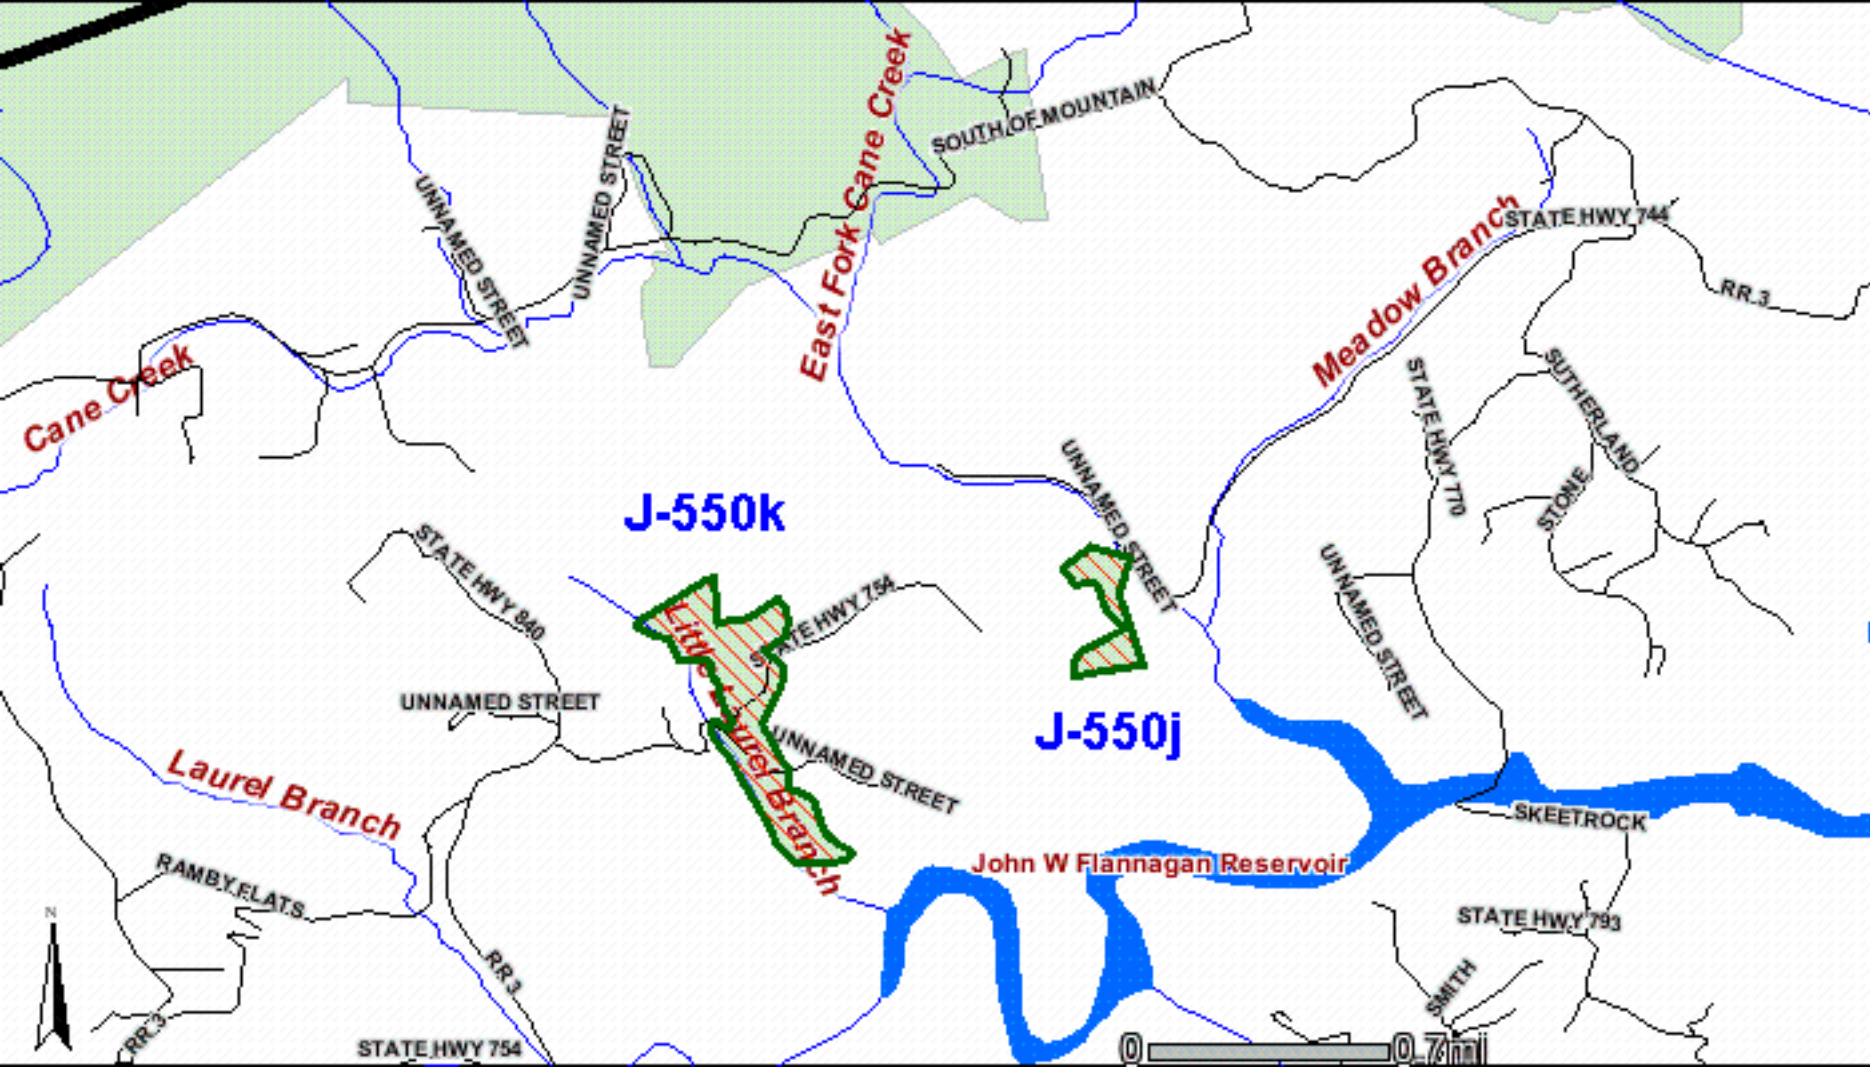

Knott

Floyd

Pike

Laurel Lake

John W. Flannagan Reservoir

Buchanan

Letcher

Elkhorn Lake

Dickenson

North Fork of Pound Lake

Wise

Harlan

Norton

Lake Bonaventure

Russell

Keokee Lake

**Each of the next 3 maps contain all tracts listed above.
The different maps offer a closer look at these tracts.**

Pike

John W Flannagan Reservoir

Dickenson

Wise

Cane Creek

East Fork Cane Creek

Meadow Branch

J-550k

J-550j

Laurel Branch

Upper Branch

John W Flannagan Reservoir

Maps created on March 2, 2006 using the U.S. Forest Service Geocommunicator.

All tracts listed have been identified using Forest Service maps; however, the Forest Service may adjust tracts.