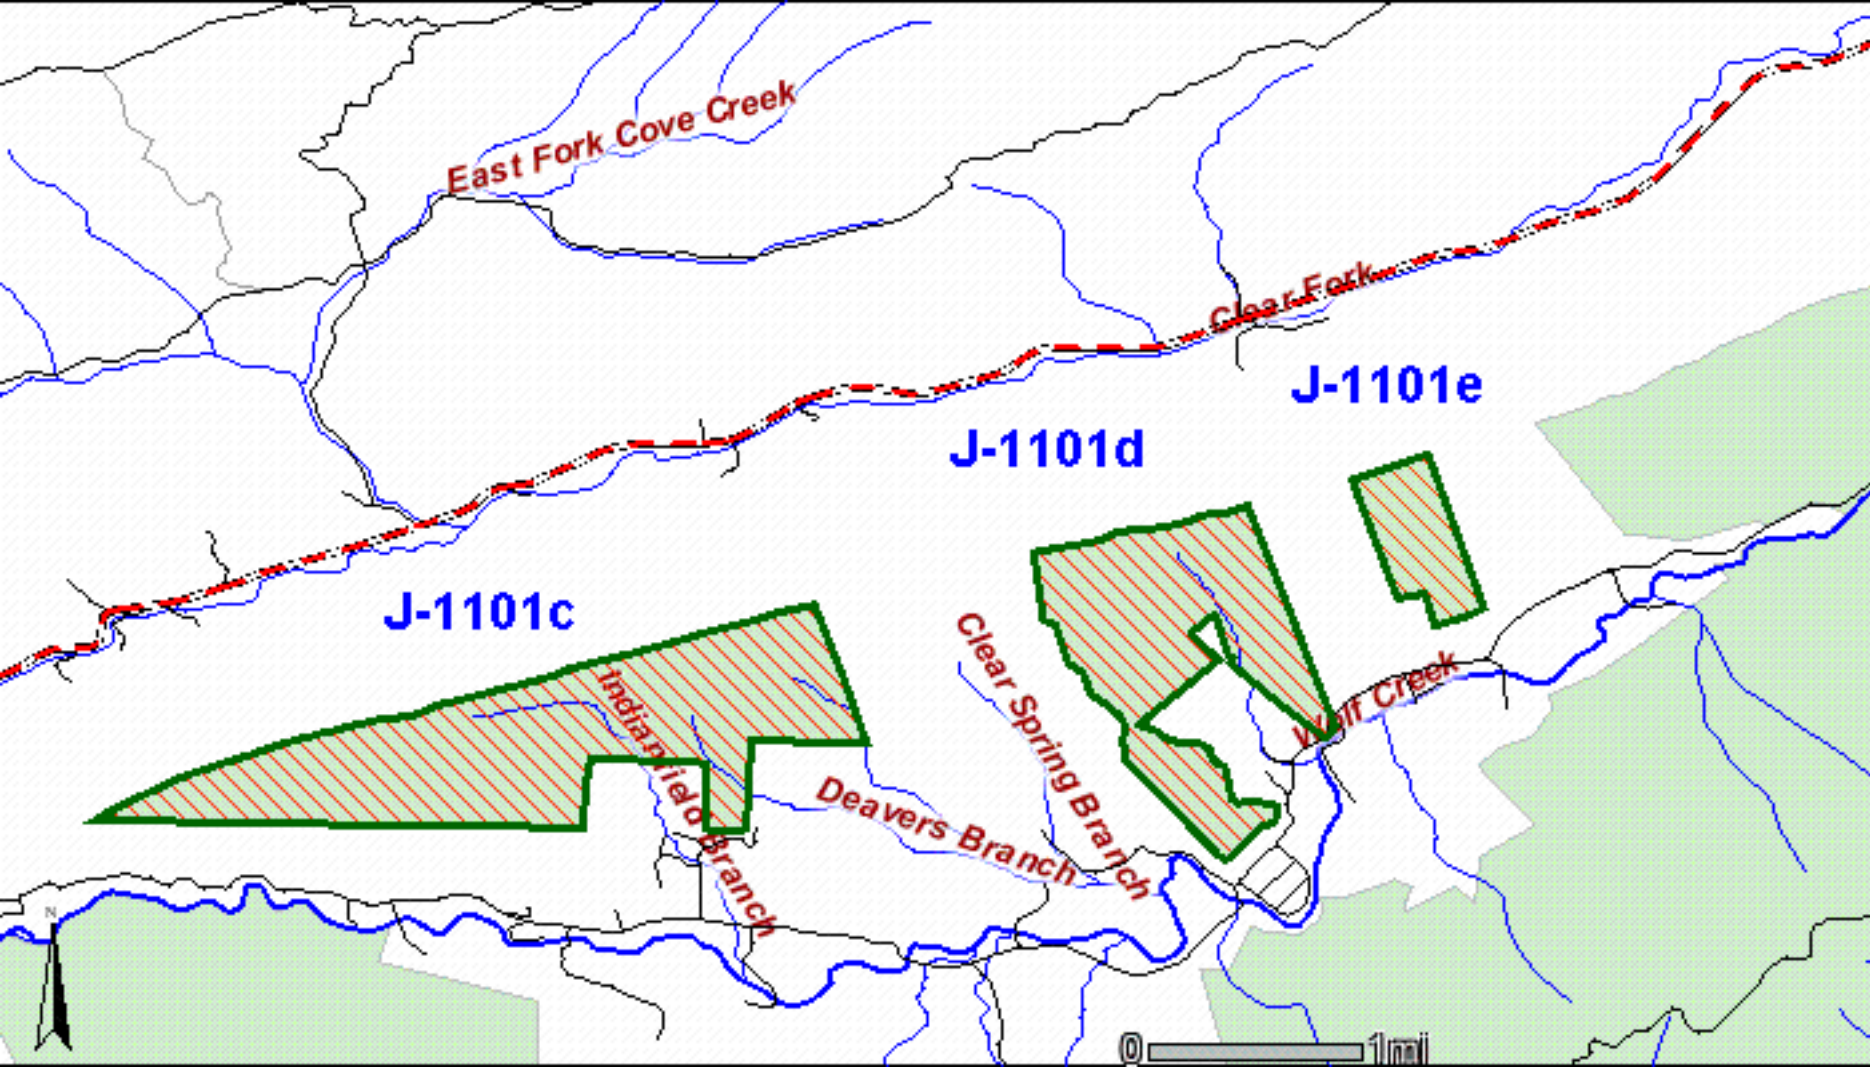

Grayson

Carroll

Horton Lake

Crab Orchard Lake

Gatewood Reservoir

Hogan Lake

Claytor Lake

Rural Retreat Lake

Hungry Mother Lake

**The next 3 maps show these tracts:**

<b>Tract</b>	<b>Acres</b>
<b>J-1101c</b>	<b>920.73</b>
<b>J-1101d</b>	<b>568.29</b>
<b>J-1101e</b>	<b>141.13</b>

**Each of the next 3 maps contain all tracts listed above.  
The different maps offer a closer look at these tracts.**

McDowell

Mercer

Tazewell

Bland

Barton Lake

Crab Orchard Lake

**Maps created on March 2, 2006 using the U.S. Forest Service Geocommunicator.**

**All tracts listed have been identified using Forest Service maps; however, the Forest Service may adjust tracts.**