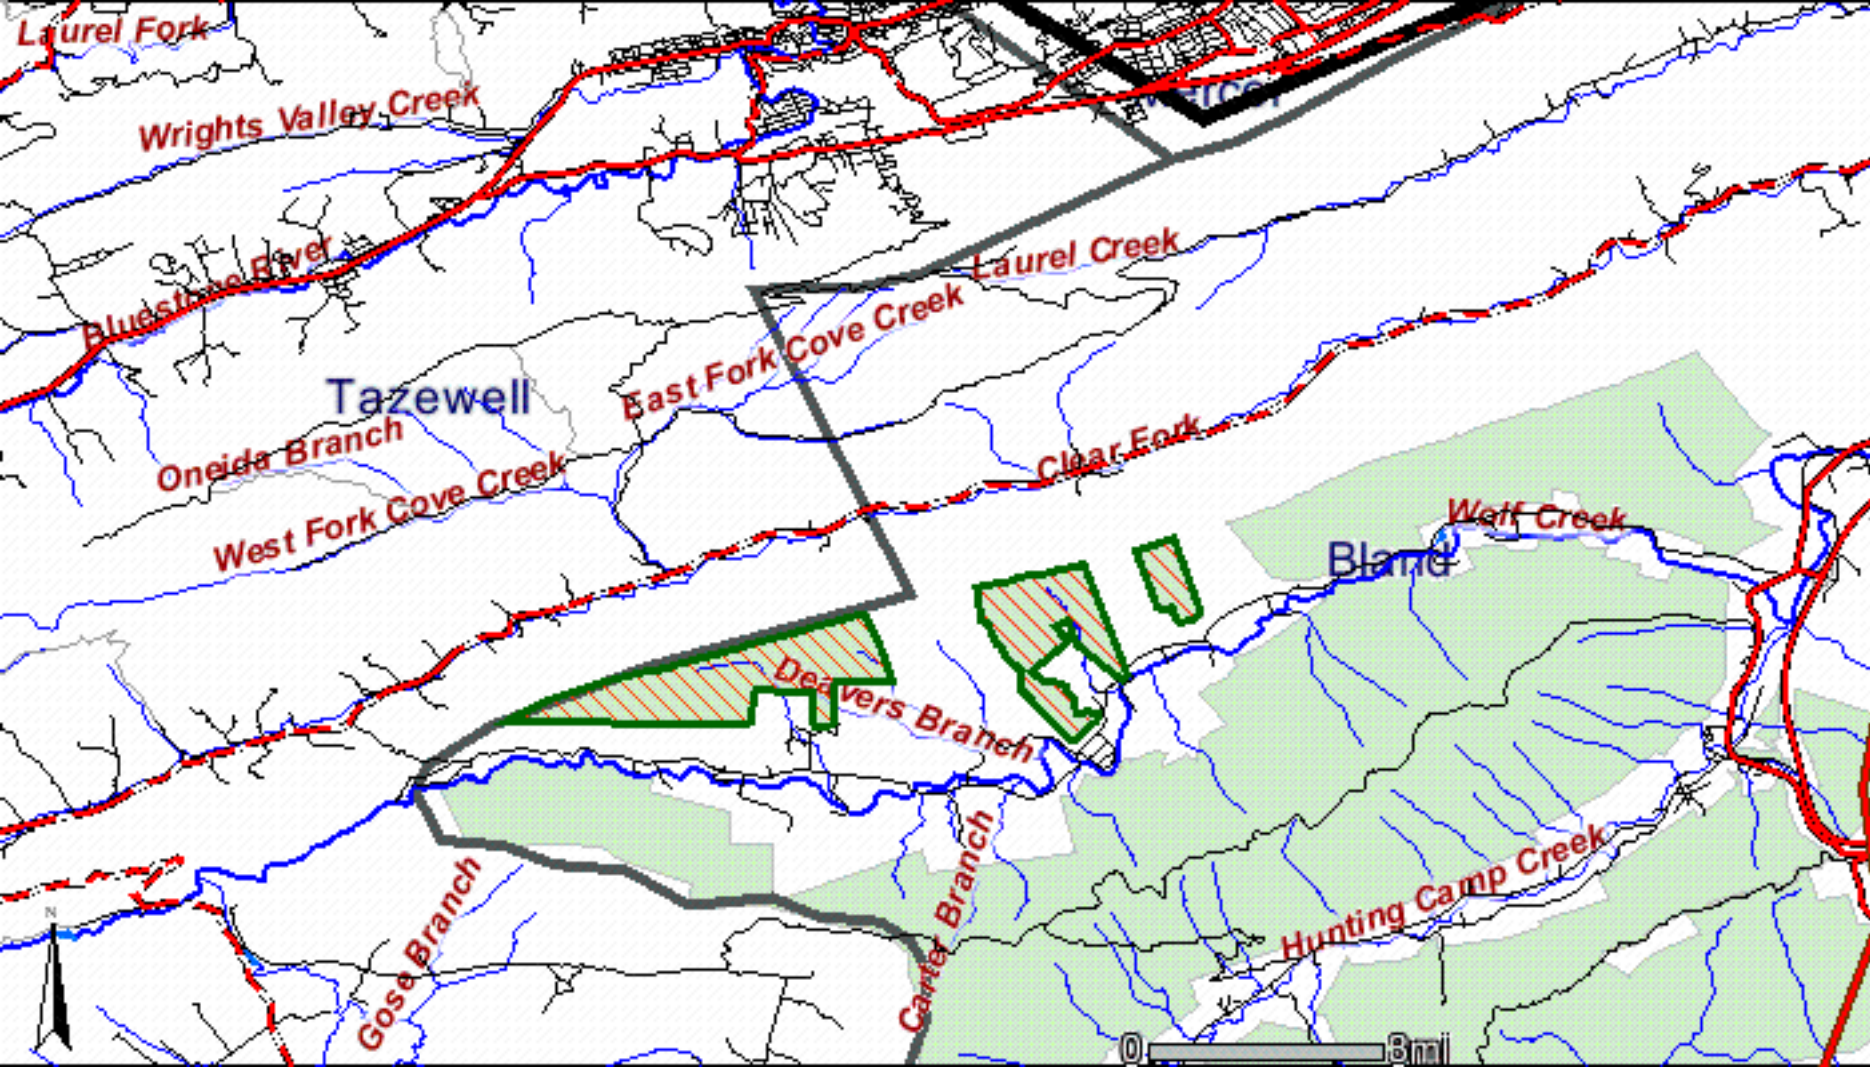

Hungry Mother Lake

**The next 3 maps show these tracts:**

<b>Tract</b>	<b>Acres</b>
<b>J-1101c</b>	<b>920.73</b>
<b>J-1101d</b>	<b>568.29</b>
<b>J-1101e</b>	<b>141.13</b>

**Each of the next 3 maps contain all tracts listed above.  
The different maps offer a closer look at these tracts.**

McDowell

Mercer

Tazewell

Bland

Barton Lake

Crab Orchard Lake

**Maps created on March 2, 2006 using the U.S. Forest Service Geocommunicator.**

**All tracts listed have been identified using Forest Service maps; however, the Forest Service may adjust tracts.**