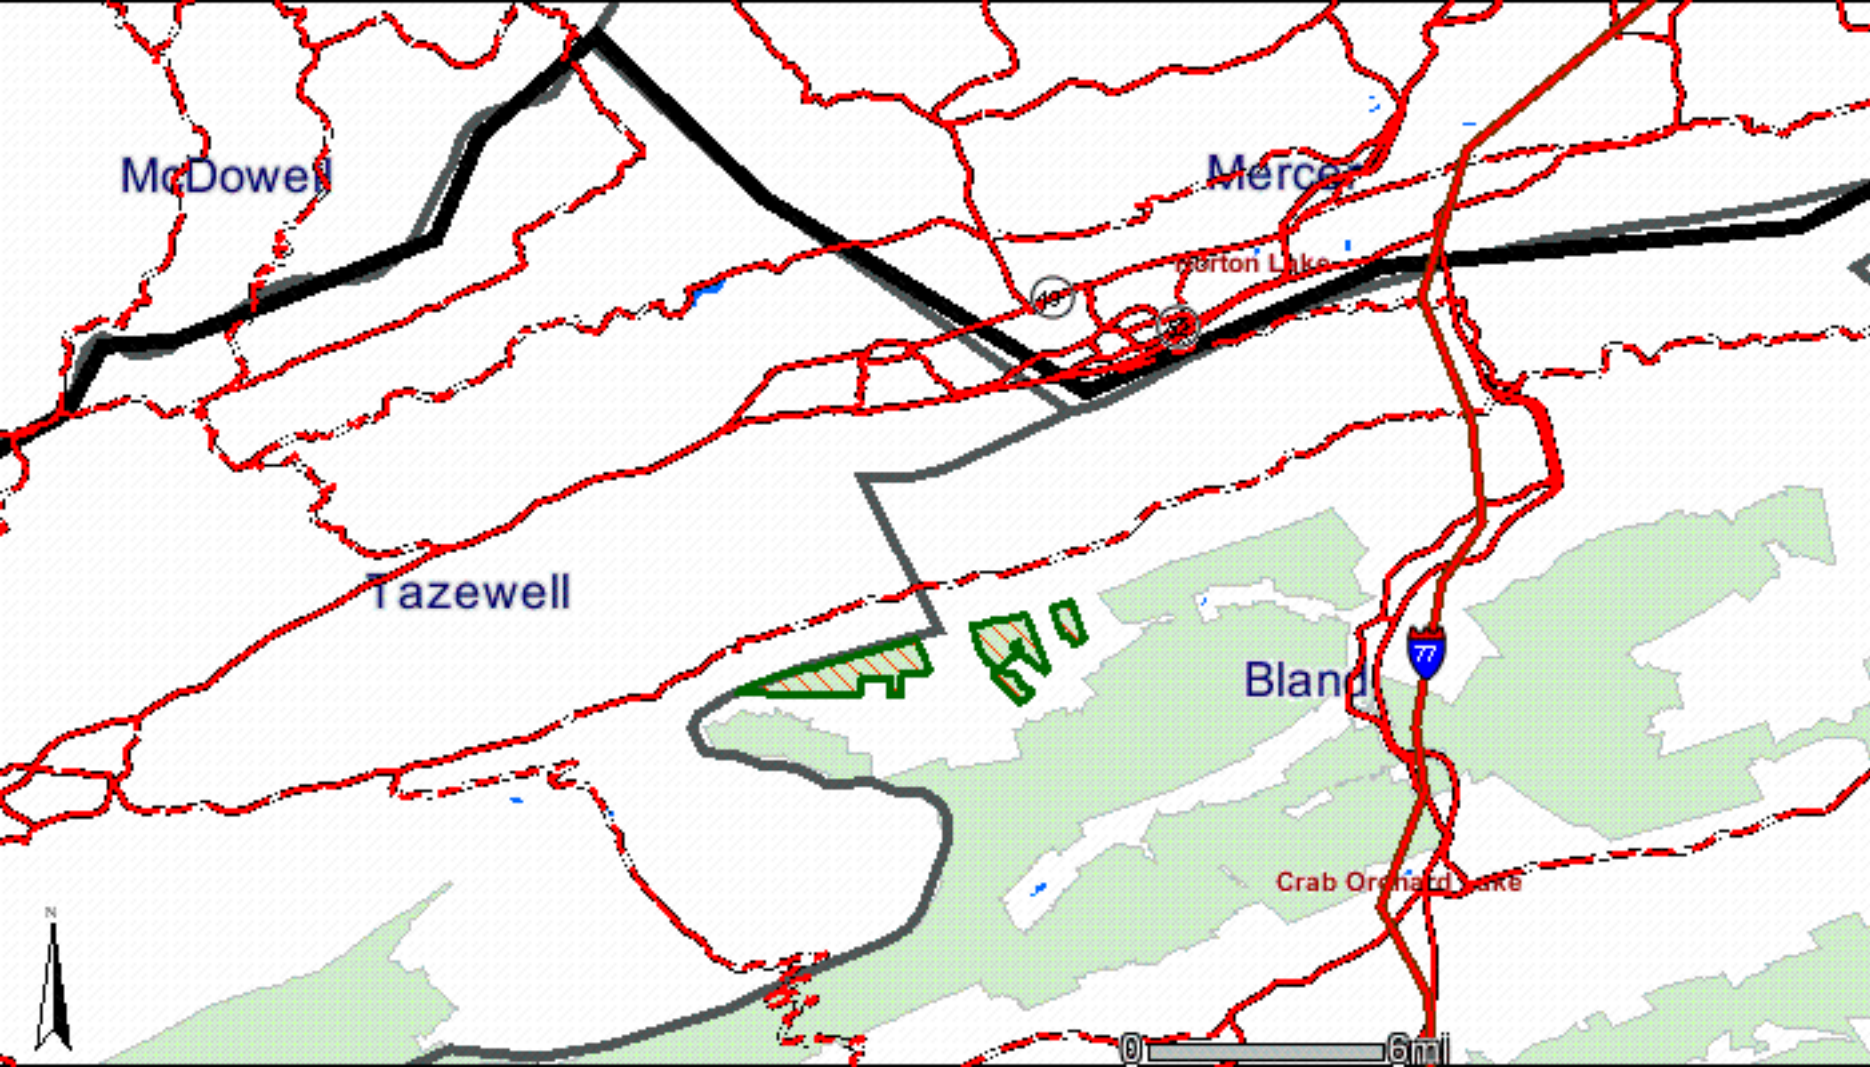

Grayson

Carroll

Horton Lake

Crab Orchard Lake

Gatewood Reservoir

Hogan Lake

Claytor Lake

Rural Retreat Lake

Hungry Mother Lake

**The next 3 maps show these tracts:**

<b>Tract</b>	<b>Acres</b>
<b>J-1101c</b>	<b>920.73</b>
<b>J-1101d</b>	<b>568.29</b>
<b>J-1101e</b>	<b>141.13</b>

**Each of the next 3 maps contain all tracts listed above.  
The different maps offer a closer look at these tracts.**

McDowell

Mercer

Tazewell

Bland

Barton Lake

Crab Orchard Lake

**Maps created on March 2, 2006 using the U.S. Forest Service Geocommunicator.**

**All tracts listed have been identified using Forest Service maps; however, the Forest Service may adjust tracts.**