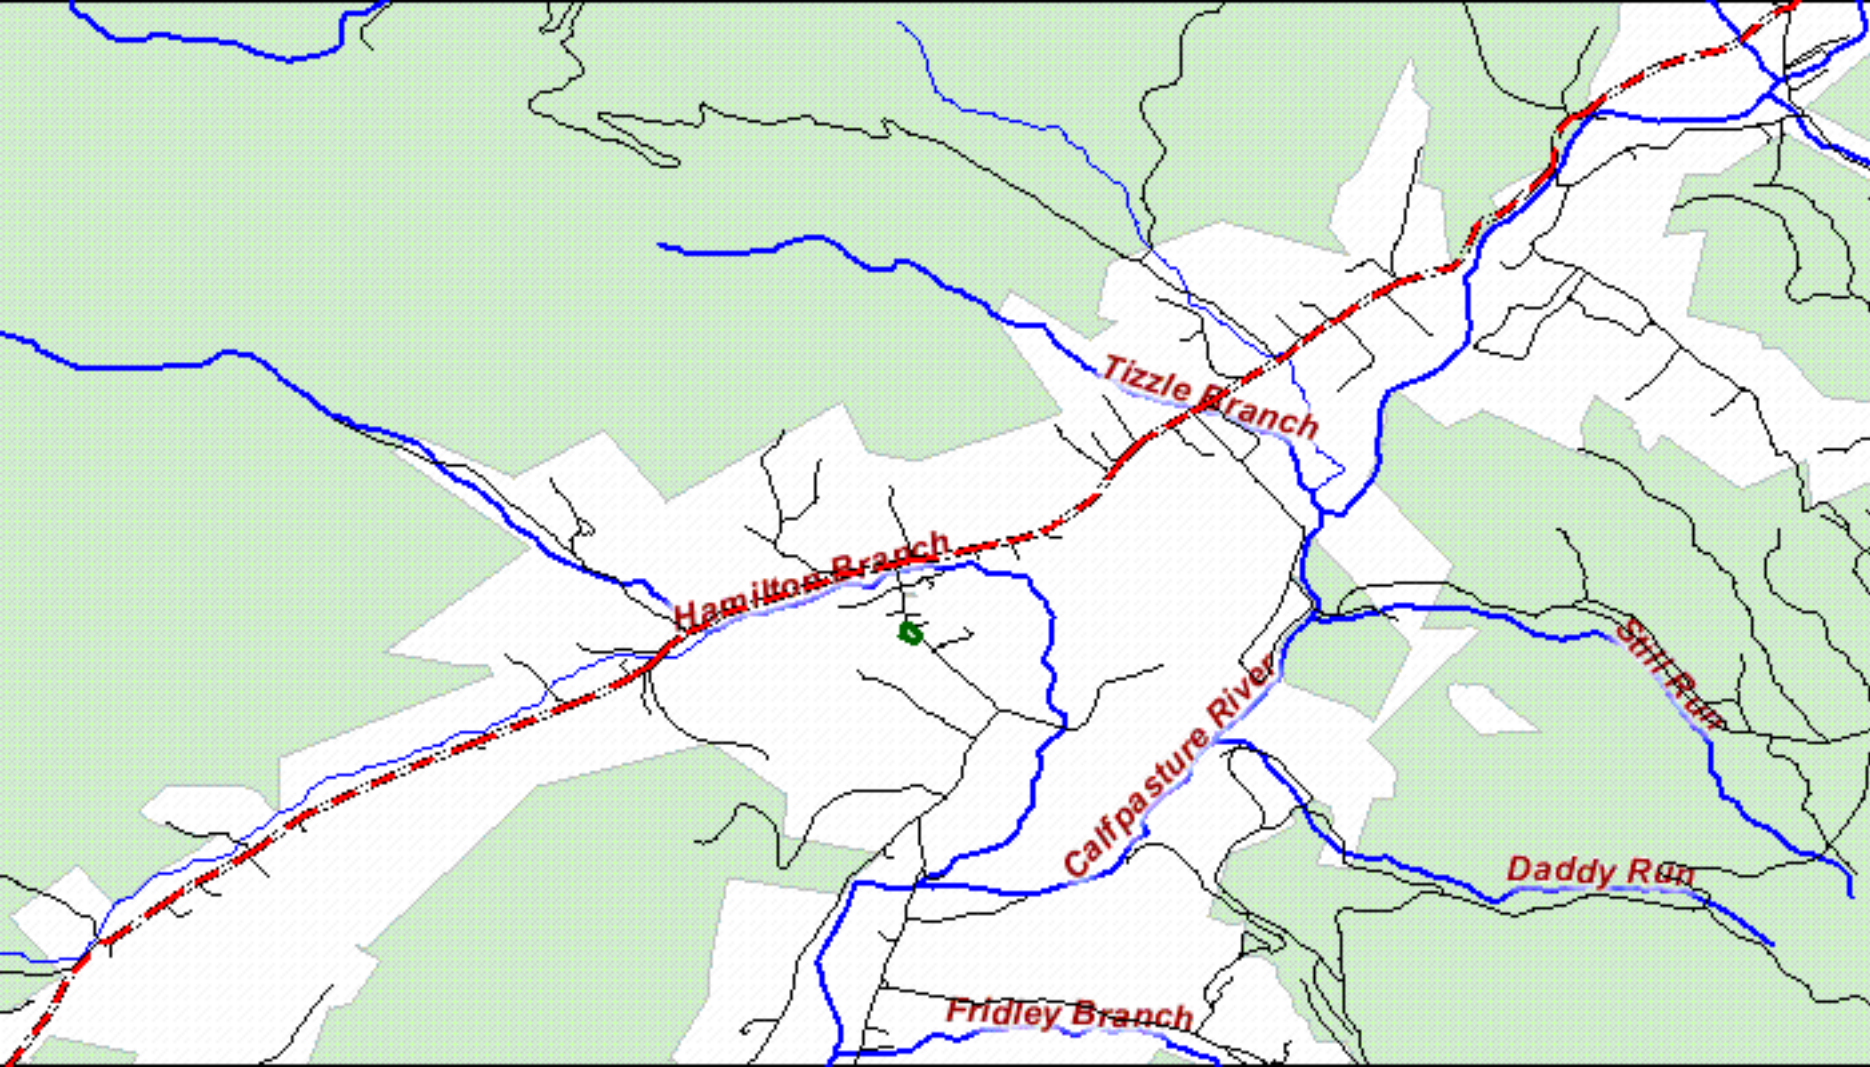

The next 3 maps show these tracts:

Tract

Acres

S-18f

2.08

**Each of the next 3 maps contain all tracts listed above.
The different maps offer a closer look at these tracts.**

Highland

Augusta

Bath

Tizzle Branch

Hamilton Branch

Calfpasture River

Daddy Run

Fridley Branch

Maps created on March 2, 2006 using the U.S. Forest Service Geocommunicator.

All tracts listed have been identified using Forest Service maps; however, the Forest Service may adjust tracts.