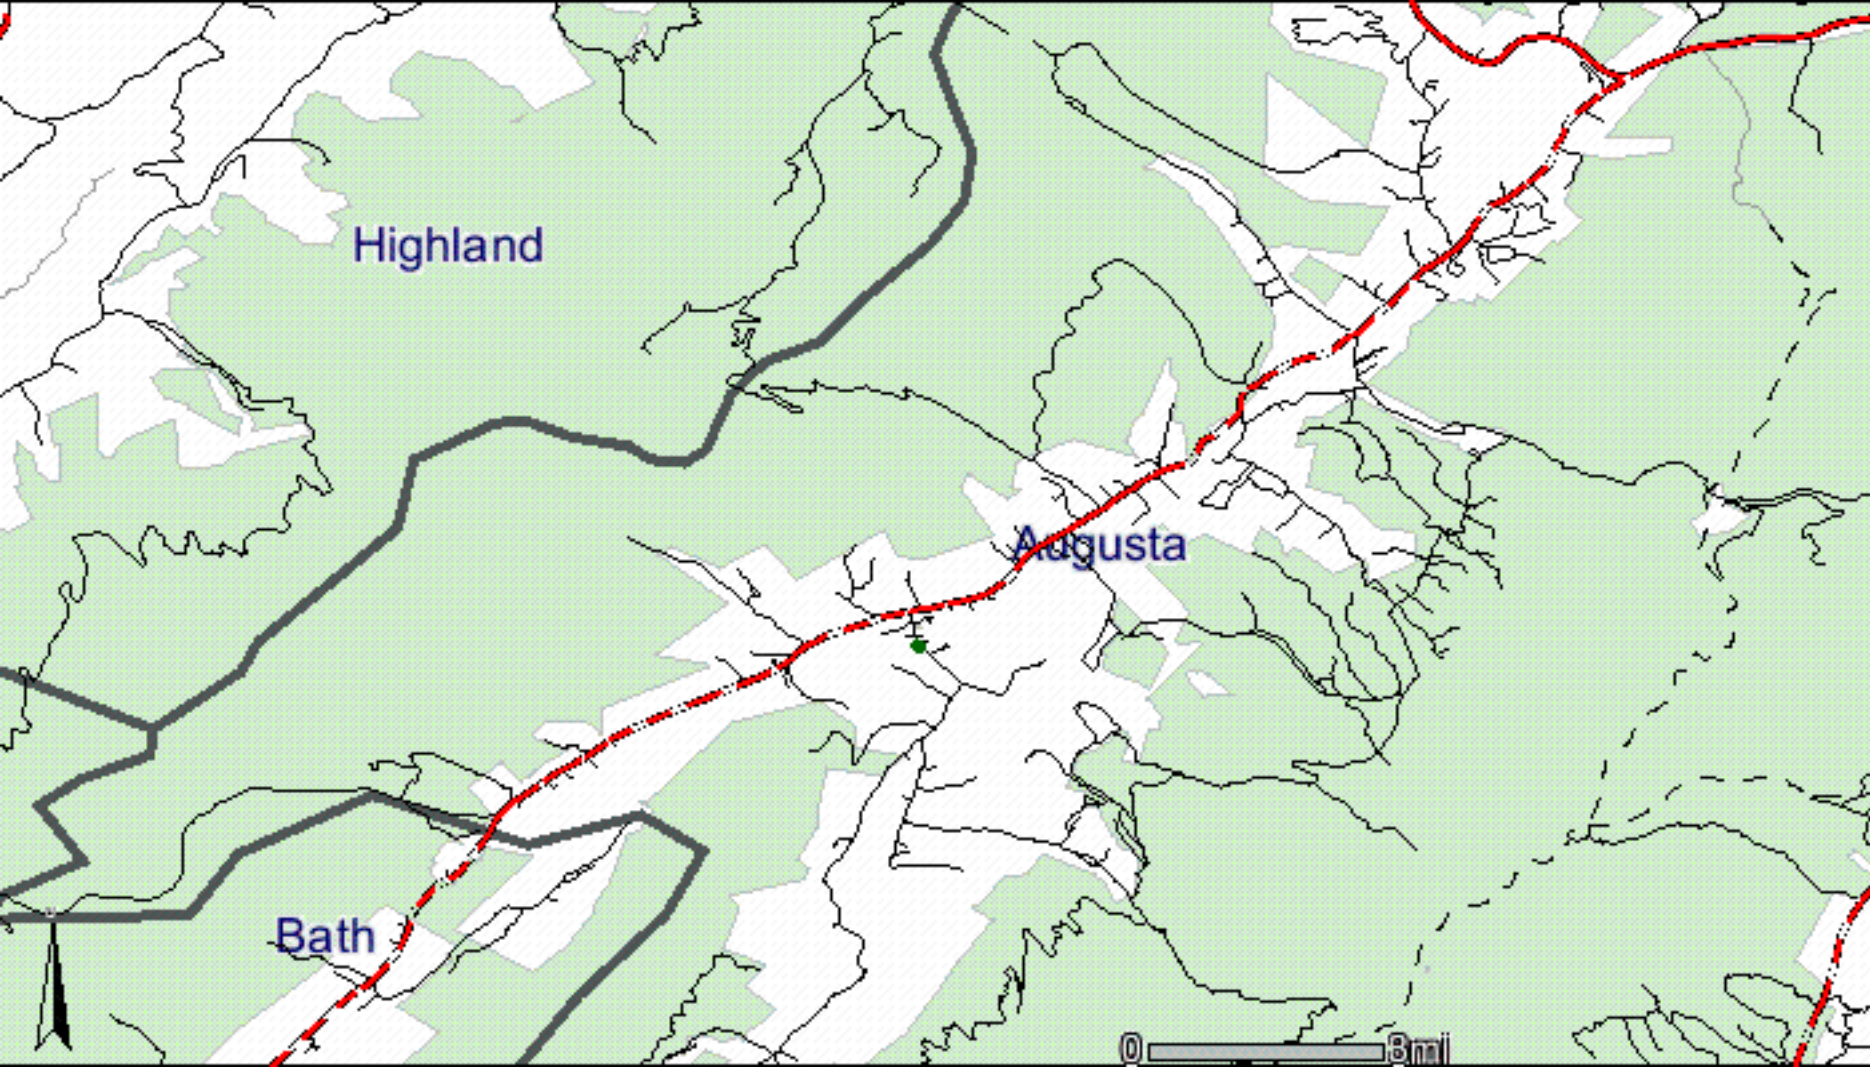

The next 3 maps show these tracts:

Tract

Acres

S-18f

2.08

**Each of the next 3 maps contain all tracts listed above.
The different maps offer a closer look at these tracts.**

Highland

Augusta

Bath

Tizzle Branch

Hamilton Branch

Calfpasture River

Daddy Run

Fridley Branch

Maps created on March 2, 2006 using the U.S. Forest Service Geocommunicator.

All tracts listed have been identified using Forest Service maps; however, the Forest Service may adjust tracts.