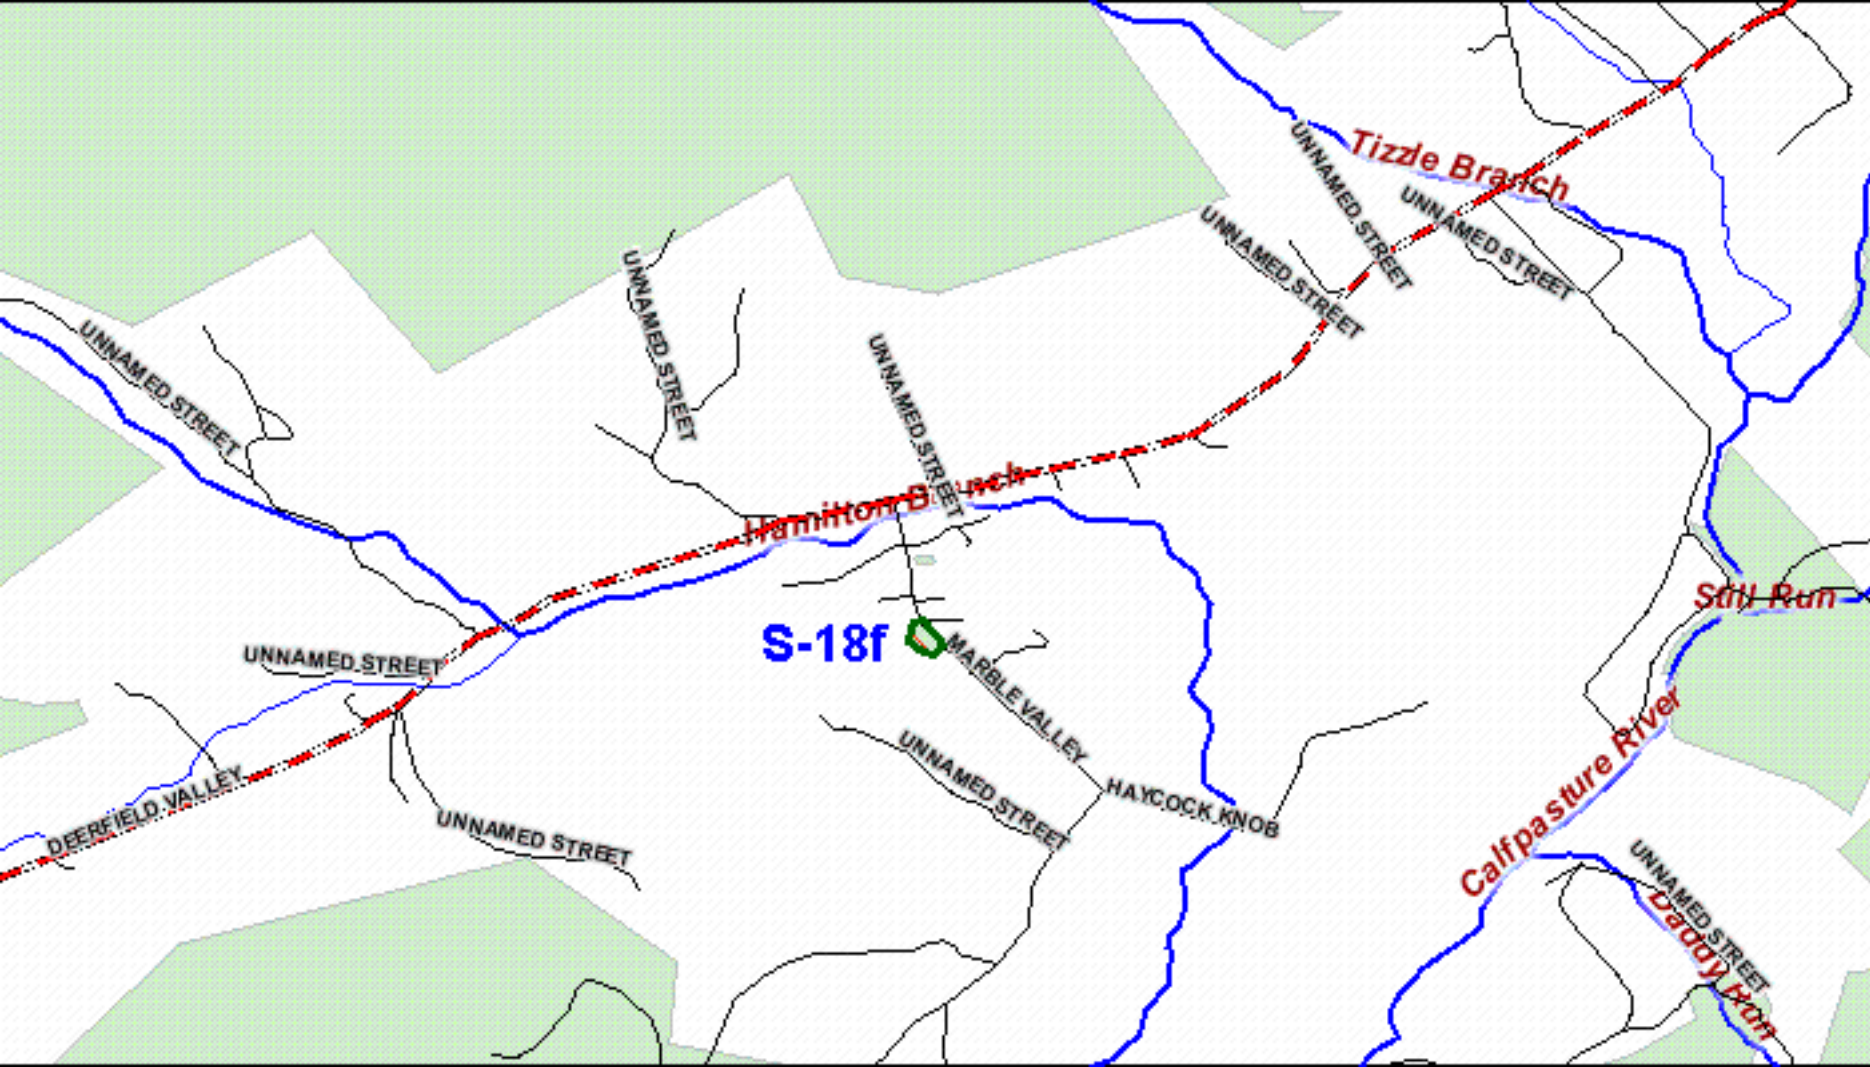

The next 3 maps show these tracts:

Tract

Acres

S-18f

2.08

**Each of the next 3 maps contain all tracts listed above.
The different maps offer a closer look at these tracts.**

Highland

Augusta

Bath

Tizzle Branch

Hamilton Branch

Calfpasture River

Daddy Run

Fridley Branch

Maps created on March 2, 2006 using the U.S. Forest Service Geocommunicator.

All tracts listed have been identified using Forest Service maps; however, the Forest Service may adjust tracts.